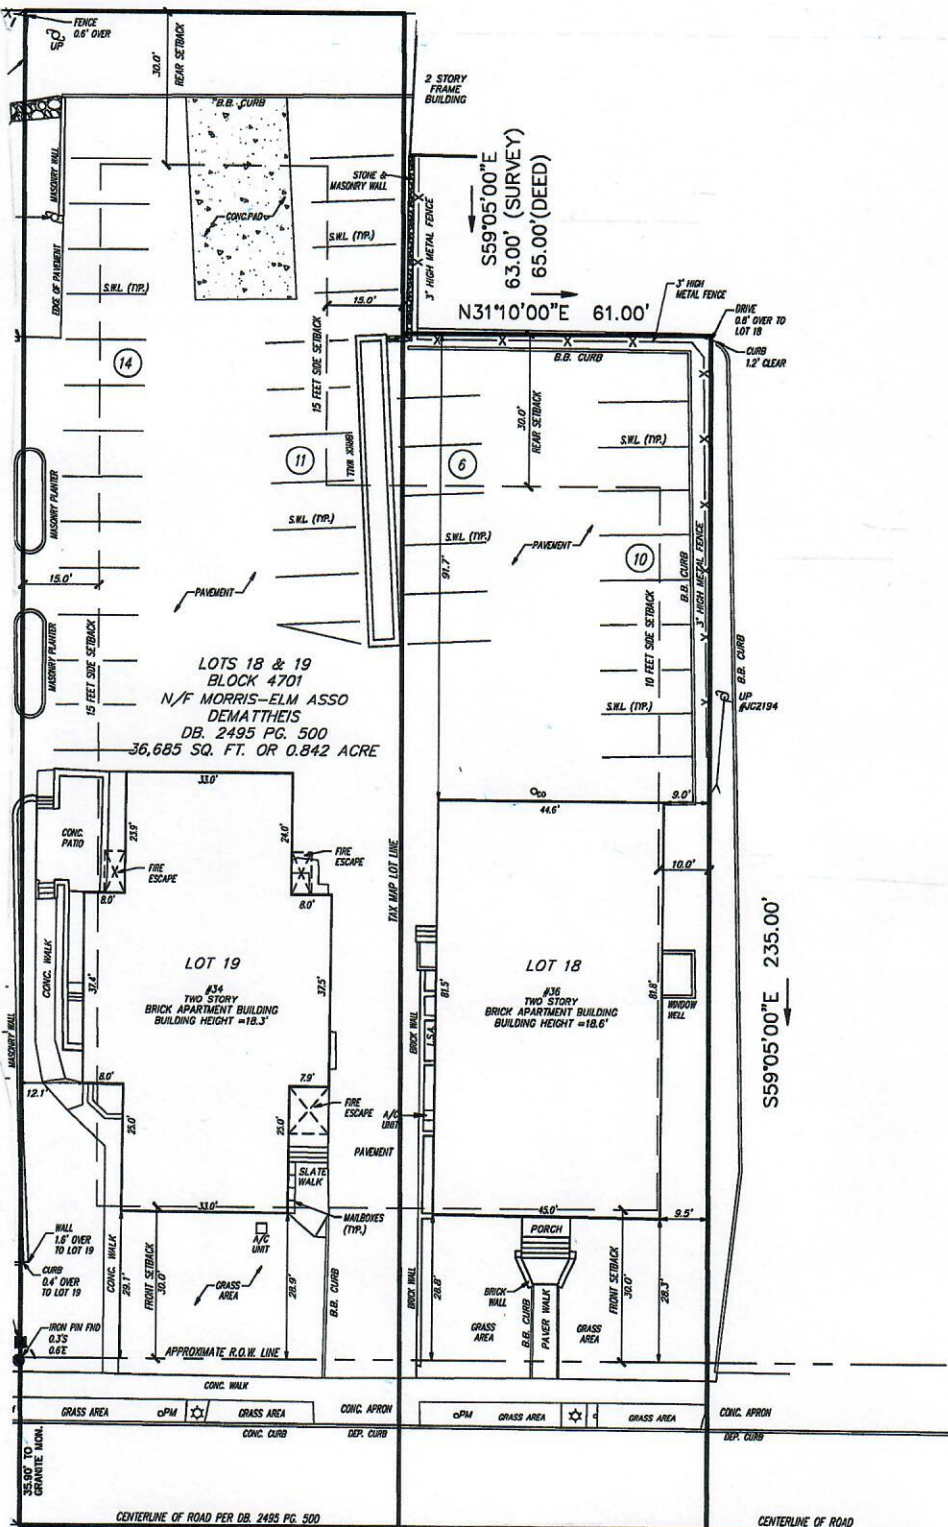

MORRIS-ELM APARTMENTS

LOT 48
BLOCK 4701
N/F DOMENICO/ANNA
ROBERTELLI
DB. 4213, PG. 238

N31°10'00"E 75.00'

P.O.B. S31°10'00"W 136.00'

ELM STREET