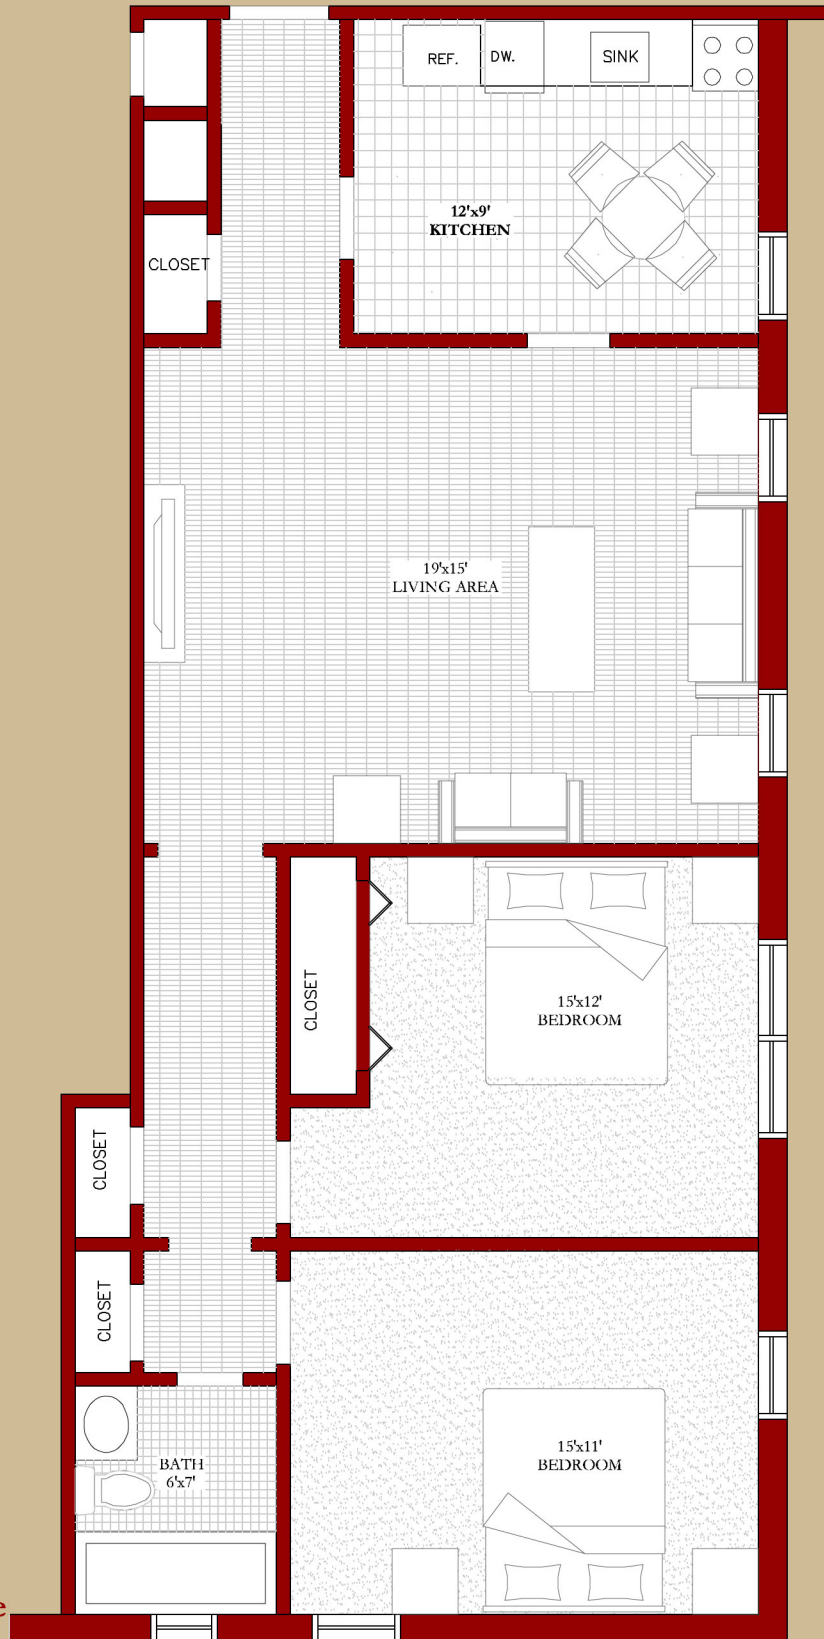

MORRIS-HILL APARTMENTS
34 Hill Street
Morristown, NJ 07960

Two Bedroom Floor Plan (04 & 05)

ENTRY

Note:
All dimensions are approximate