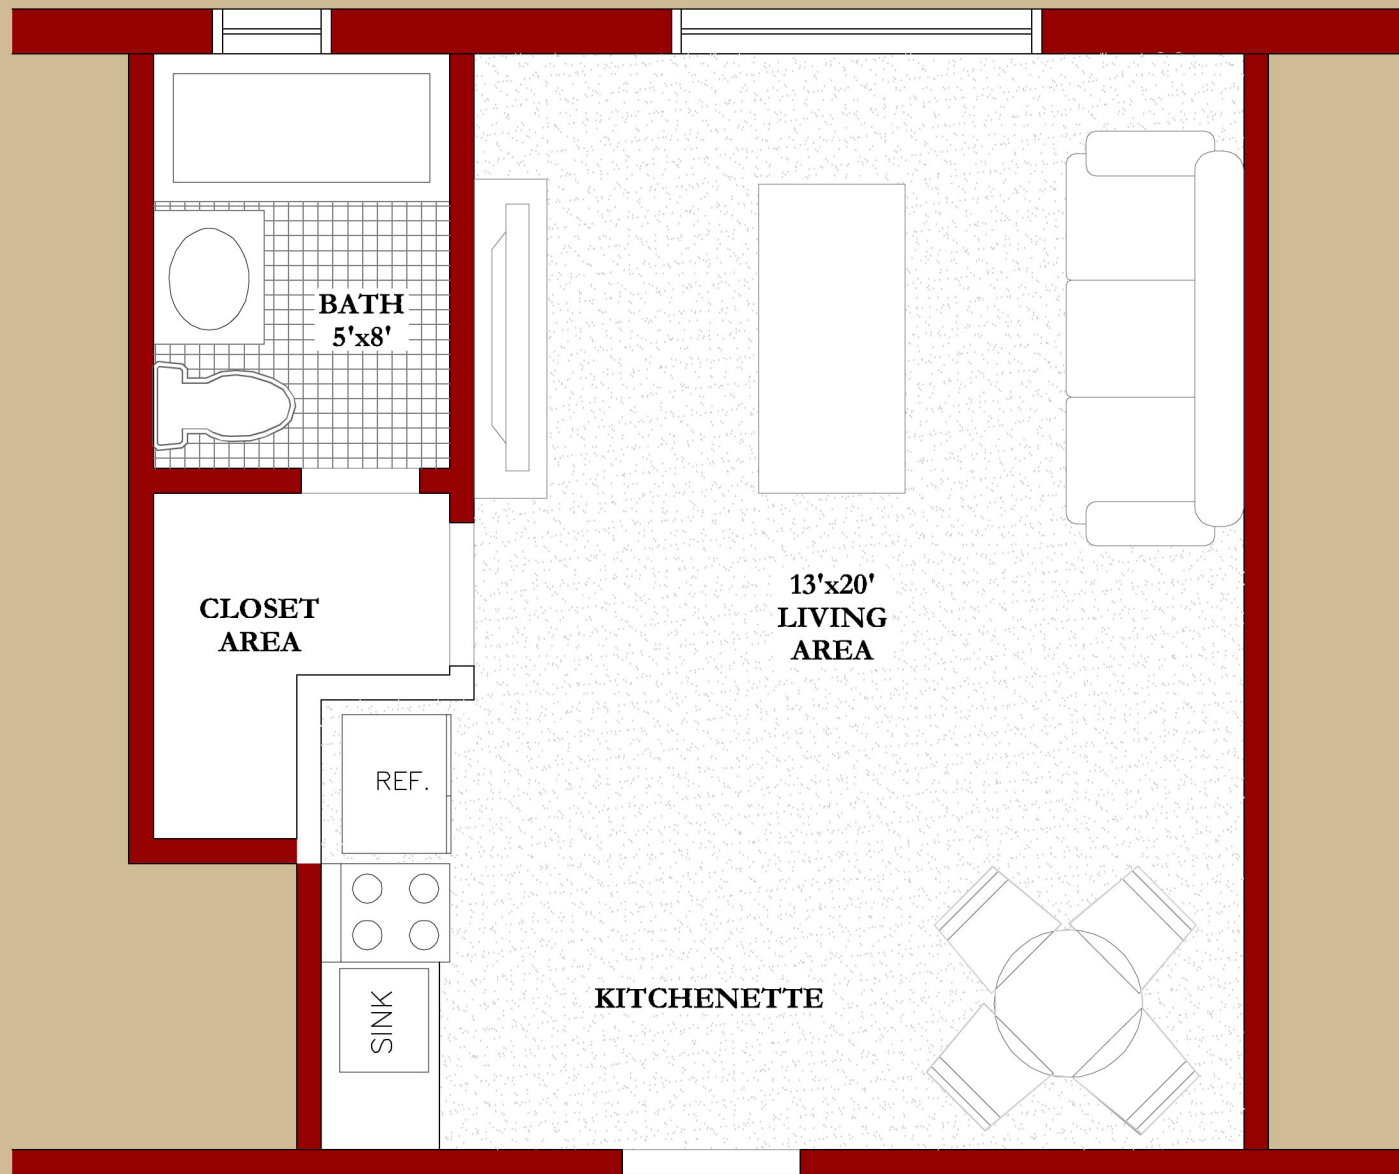

**MORRIS-ELM APARTMENTS**  
**34-36 Elm Street**  
**Morristown, NJ 07960**

**Studio Apartment Floor Plan**

**Note:**

**ENTRY**

**All dimensions are approximate**