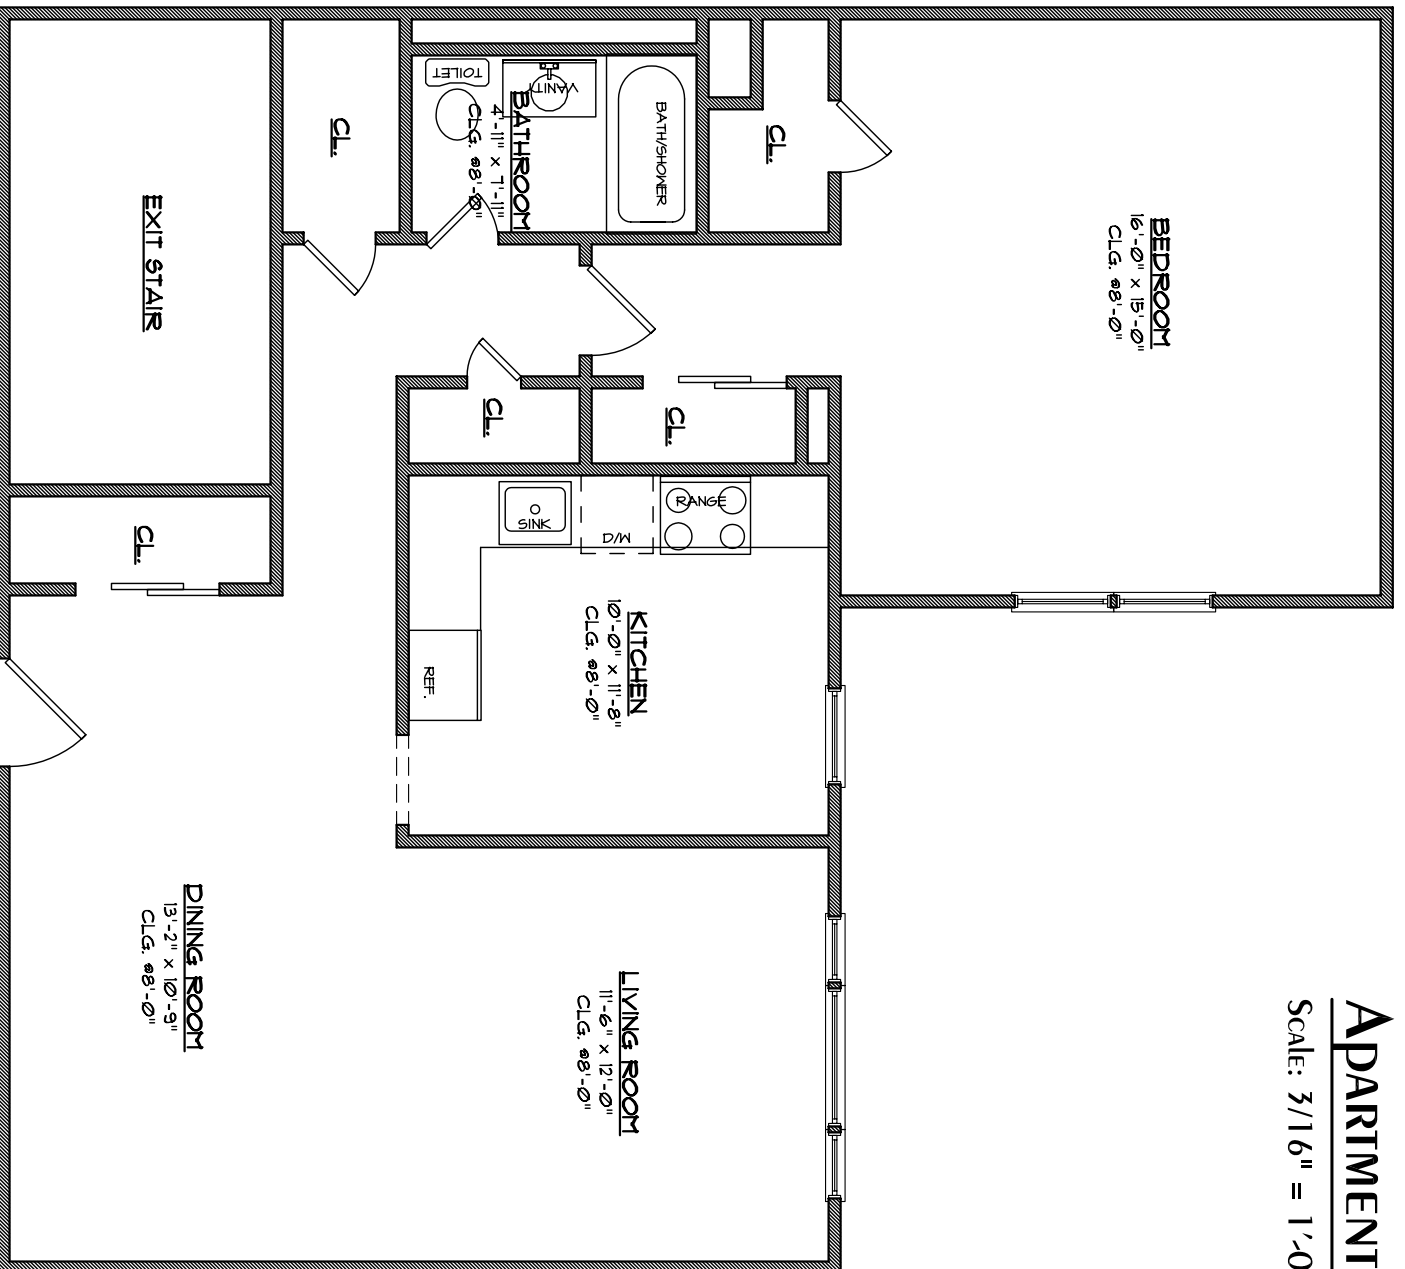

APARTMENT TYPE "A"

SCALE: 1/4" = 1'-0"

APARTMENT TYPE "B"

SCALE: 3/16" = 1'-0"

APARTMENT TYPE "C"

SCALE: 3/16" = 1'-0"

APARTMENT TYPE "D"

SCALE: 3/16" = 1'-0"

APARTMENT TYPE "E"

Scale: 1/4" = 1'-0"

APARTMENT TYPE "F1"

Scale: 3/16" = 1'-0"

APARTMENT TYPE "G"

Scale: 3/16" = 1'-0"

DINING ROOM
8'-4" x 9'-9"
CLG. 08'-0"

LIVING ROOM
12'-0" x 22'-9"
CLG. 08'-0"

KITCHEN
7'-6" x 8'-0"
CLG. 08'-0"

BEDROOM 1
11'-4" x 15'-6"
CLG. 08'-0"

BATHROOM
7'-10" x 5'-0"
CLG. 08'-0"

CL.

TOILET

VANITY

BATH/SHOWER

REF.

RANGE

SINK

M/D

APARTMENT TYPE "H"

Scale: 1/4" = 1'-0"

APARTMENT TYPE "J"

SCALE: 3/16" = 1'-0"

APARTMENT TYPE "K"