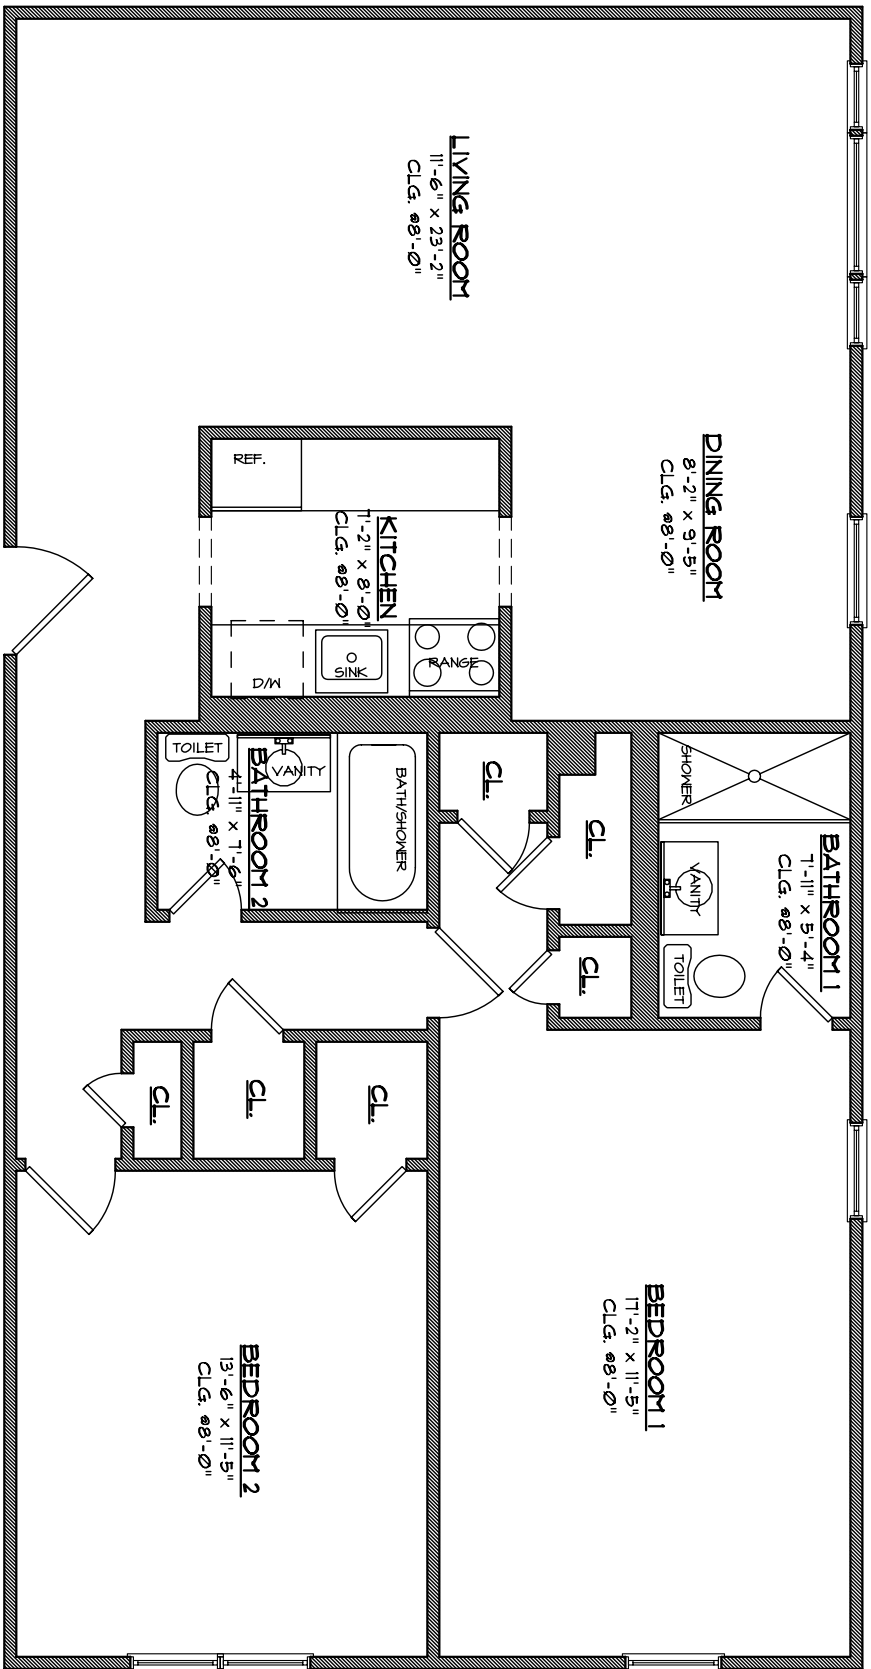

APARTMENT TYPE "A"

SCALE: 1/4" = 1'-0"

APARTMENT TYPE "B"

SCALE: 3/16" = 1'-0"

APARTMENT TYPE "C"

SCALE: 3/16" = 1'-0"

APARTMENT TYPE "D"

SCALE: 3/16" = 1'-0"

APARTMENT TYPE "E"

Scale: 1/4" = 1'-0"

APARTMENT TYPE "F1"

Scale: 3/16" = 1'-0"

APARTMENT TYPE "G"

Scale: 3/16" = 1'-0"

DINING ROOM
8'-4" x 9'-9"
CLG. 08'-0"

LIVING ROOM
12'-0" x 22'-9"
CLG. 08'-0"

KITCHEN
7'-6" x 8'-0"
CLG. 08'-0"

BEDROOM 1
11'-4" x 15'-6"
CLG. 08'-0"

BATHROOM
7'-10" x 5'-0"
CLG. 08'-0"

CL.

TOILET

VANITY

BATH/SHOWER

REF.

RANGE

SINK

M/D

APARTMENT TYPE "H"

Scale: 1/4" = 1'-0"

APARTMENT TYPE "J"

SCALE: 3/16" = 1'-0"

APARTMENT TYPE "K"