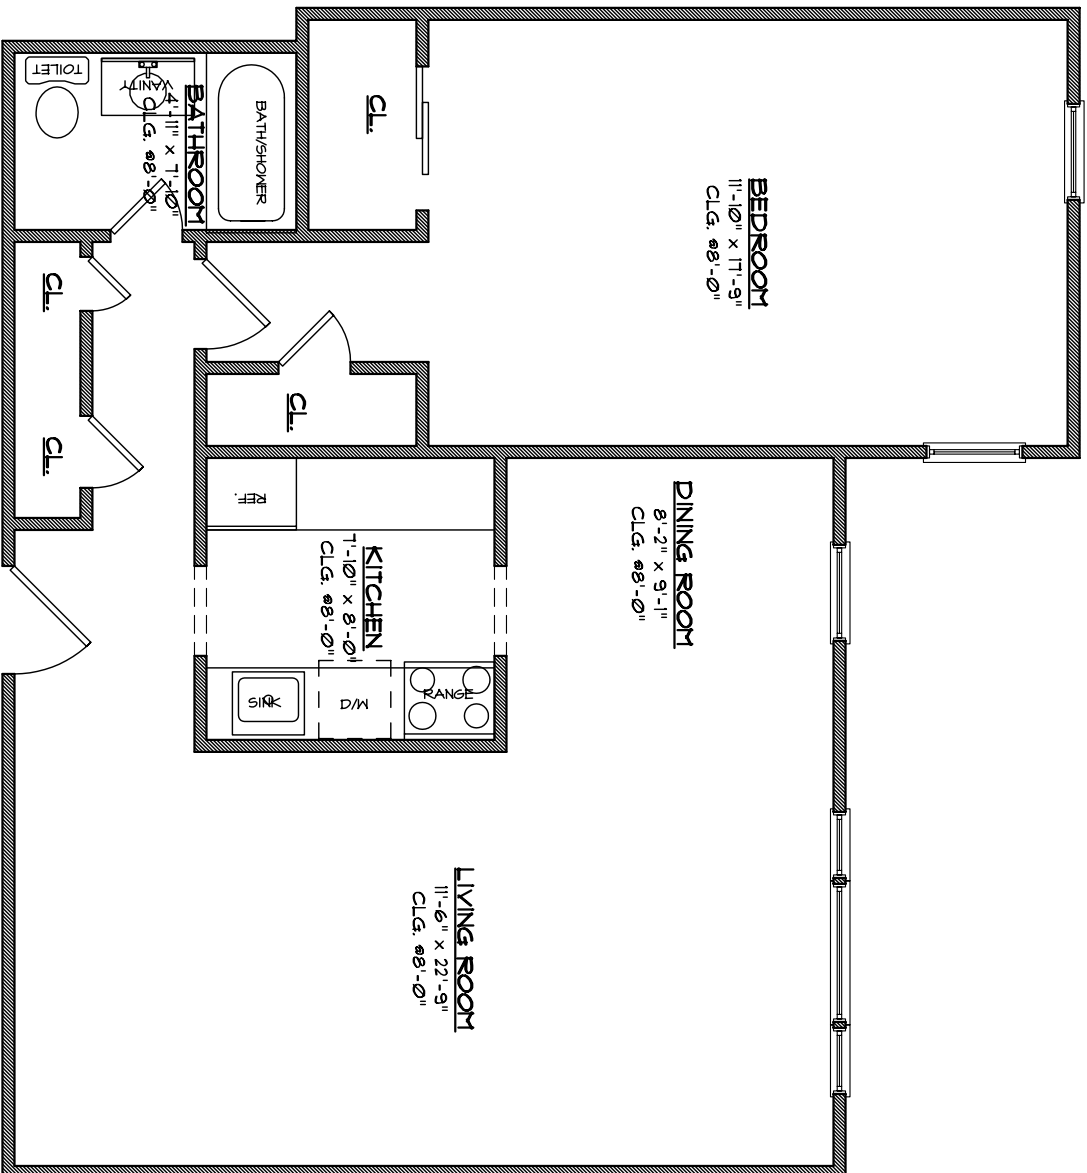

APARTMENT TYPE "A"

SCALE: 1/4" = 1'-0"

APARTMENT TYPE "B"

SCALE: 3/16" = 1'-0"

APARTMENT TYPE "C"

SCALE: 3/16" = 1'-0"

APARTMENT TYPE "D"

SCALE: 3/16" = 1'-0"

APARTMENT TYPE "E"

Scale: 1/4" = 1'-0"

APARTMENT TYPE "F1"

Scale: 3/16" = 1'-0"

APARTMENT TYPE "G"

Scale: 3/16" = 1'-0"

DINING ROOM
8'-4" x 9'-9"
CLG. 08'-0"

LIVING ROOM
12'-0" x 22'-9"
CLG. 08'-0"

KITCHEN
7'-6" x 8'-0"
CLG. 08'-0"

BEDROOM 1
11'-4" x 15'-6"
CLG. 08'-0"

BATHROOM
7'-10" x 5'-0"
CLG. 08'-0"

CL.

TOILET

VANITY

BATH/SHOWER

REF.

RANGE

SINK

M/D

APARTMENT TYPE "H"

Scale: 1/4" = 1'-0"

APARTMENT TYPE "J"

SCALE: 3/16" = 1'-0"

APARTMENT TYPE "K"