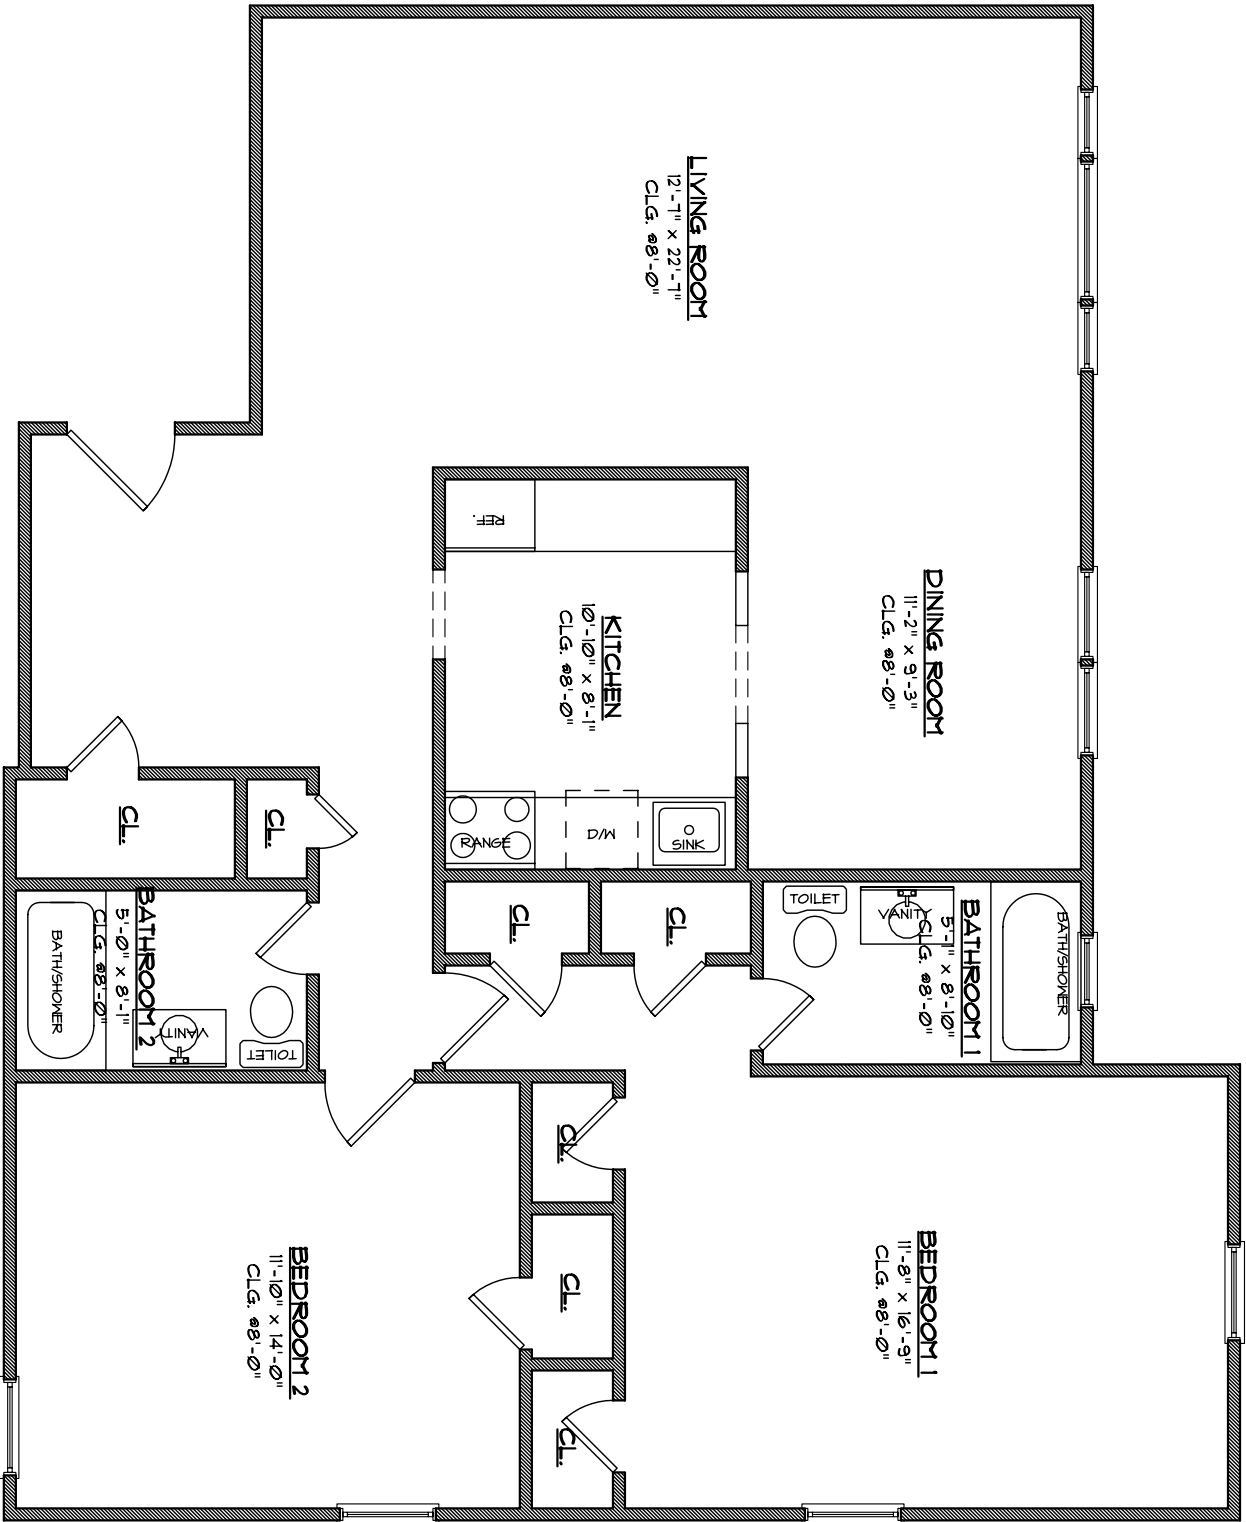

APARTMENT TYPE "A"

SCALE: 1/4" = 1'-0"

APARTMENT TYPE "B"

SCALE: 3/16" = 1'-0"

APARTMENT TYPE "C"

SCALE: 3/16" = 1'-0"

APARTMENT TYPE "D"

SCALE: 3/16" = 1'-0"

KITCHEN
7'-6" x 8'-0"
CLG. 08'-0"

BEDROOM 1
11'-4" x 15'-6"
CLG. 08'-0"

BATHROOM
7'-10" x 5'-0"
CLG. 08'-0"

CL.

TOILET

VANITY

BATH/SHOWER

REF.

RANGE

SINK

M/D

APARTMENT TYPE "H"

Scale: 1/4" = 1'-0"

APARTMENT TYPE "J"

SCALE: 3/16" = 1'-0"

APARTMENT TYPE "K"

SCALE: 3/16" = 1'-0"

APARTMENT TYPE "L"

SCALE: 1/4" = 1'-0"

APARTMENT TYPE "M"

SCALE: 3/16" = 1'-0"

APARTMENT TYPE "N"

SCALE: 3/16" = 1'-0"

APARTMENT TYPE "P"