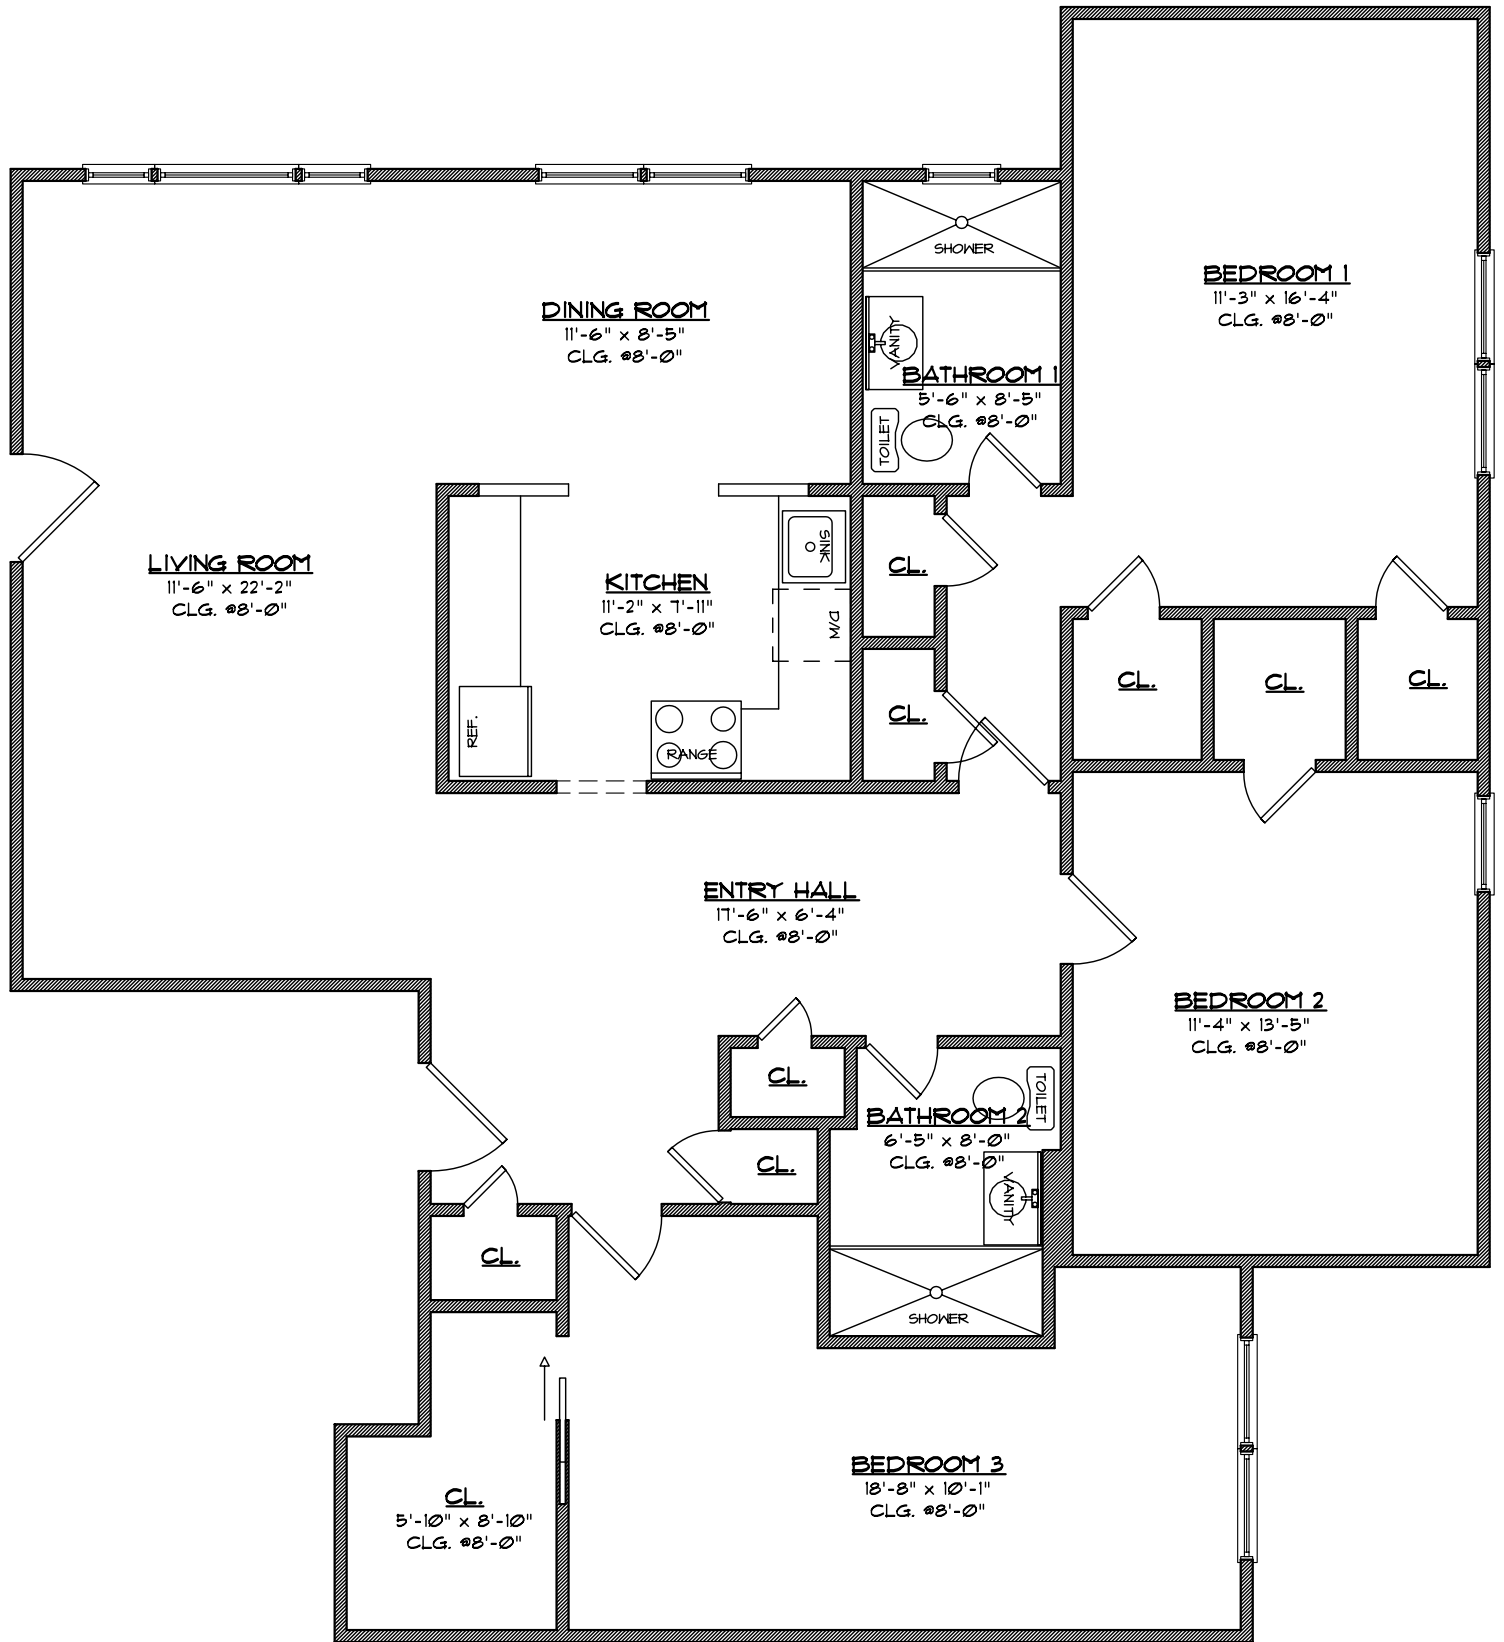

KITCHEN
7'-6" x 8'-0"
CLG. 08'-0"

BEDROOM 1
11'-4" x 15'-6"
CLG. 08'-0"

BATHROOM
7'-10" x 5'-0"
CLG. 08'-0"

CL.

TOILET

VANITY

BATH/SHOWER

REF.

RANGE

SINK

M/D

APARTMENT TYPE "H"

Scale: 1/4" = 1'-0"

APARTMENT TYPE "J"

SCALE: 3/16" = 1'-0"

APARTMENT TYPE "K"

SCALE: 3/16" = 1'-0"

APARTMENT TYPE "L"

SCALE: 1/4" = 1'-0"

APARTMENT TYPE "M"

SCALE: 3/16" = 1'-0"

APARTMENT TYPE "N"

SCALE: 3/16" = 1'-0"

APARTMENT TYPE "P"

SCALE: 3/16" = 1'-0"

APARTMENT TYPE "R"

Scale: 1/4" = 1'-0"

Apartment Type "S"

Scale: 3/16" = 1'-0"