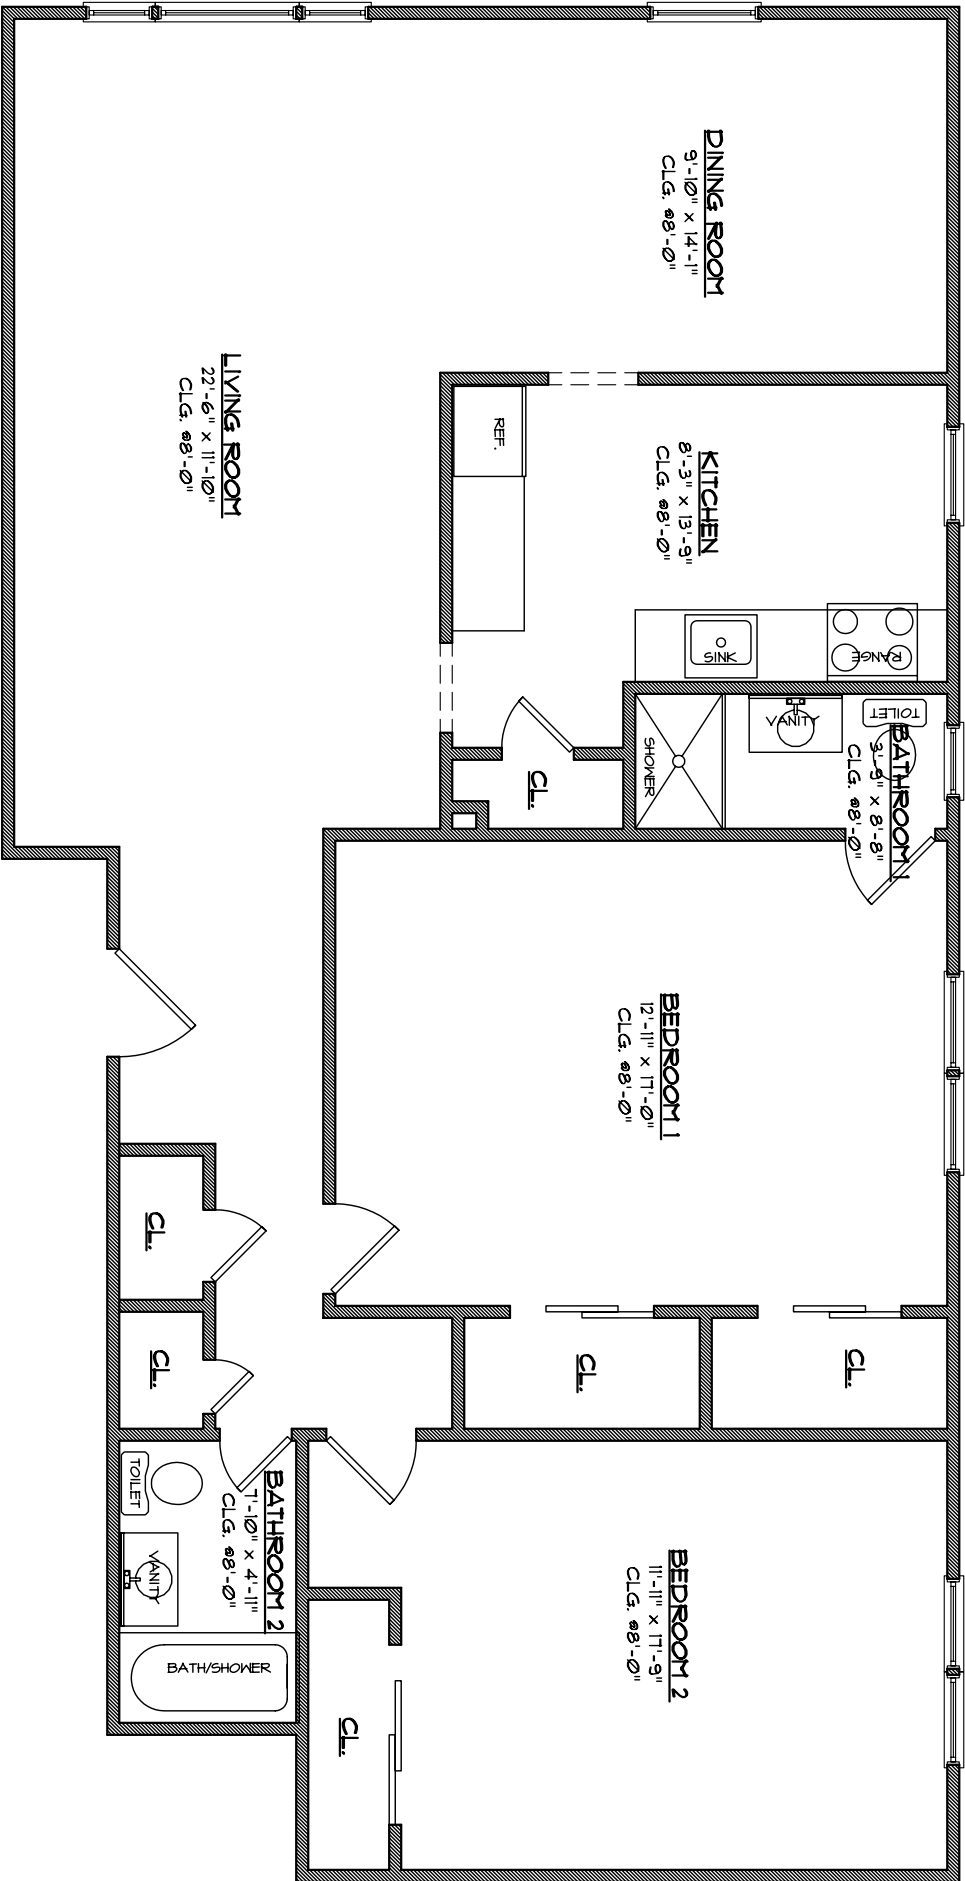

APARTMENT TYPE "M"

SCALE: 3/16" = 1'-0"