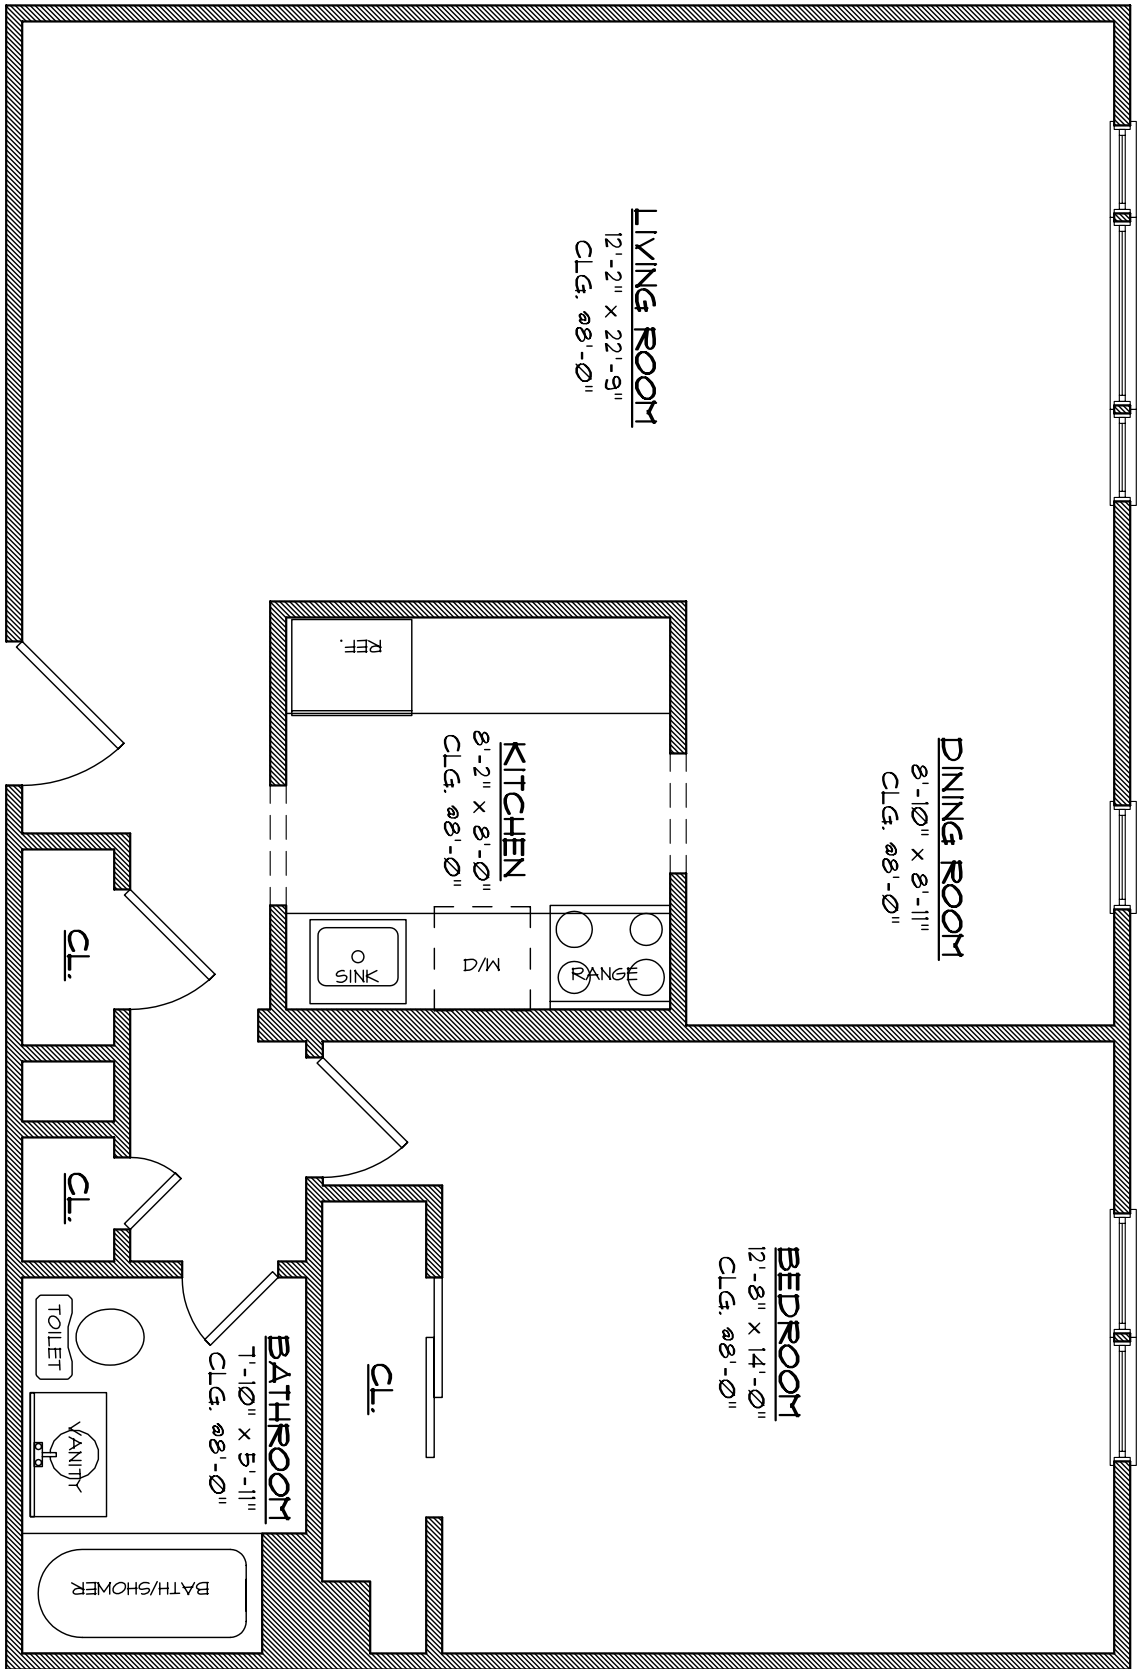

APARTMENT TYPE "A"

SCALE: 1/4" = 1'-0"

APARTMENT TYPE "B"

SCALE: 3/16" = 1'-0"

APARTMENT TYPE "C"

SCALE: 3/16" = 1'-0"

APARTMENT TYPE "D"

SCALE: 3/16" = 1'-0"

APARTMENT TYPE "E"

Scale: 1/4" = 1'-0"

APARTMENT TYPE "F1"

Scale: 3/16" = 1'-0"

APARTMENT TYPE "G"

Scale: 3/16" = 1'-0"

DINING ROOM
8'-4" x 9'-9"
CLG. 08'-0"

LIVING ROOM
12'-0" x 22'-9"
CLG. 08'-0"

KITCHEN
7'-6" x 8'-0"
CLG. 08'-0"

BEDROOM 1
11'-4" x 15'-6"
CLG. 08'-0"

BATHROOM
7'-10" x 5'-0"
CLG. 08'-0"

CL.

TOILET

VANITY

BATH/SHOWER

REF.

RANGE

SINK

M/D

APARTMENT TYPE "H"

Scale: 1/4" = 1'-0"

APARTMENT TYPE "J"

SCALE: 3/16" = 1'-0"

APARTMENT TYPE "K"