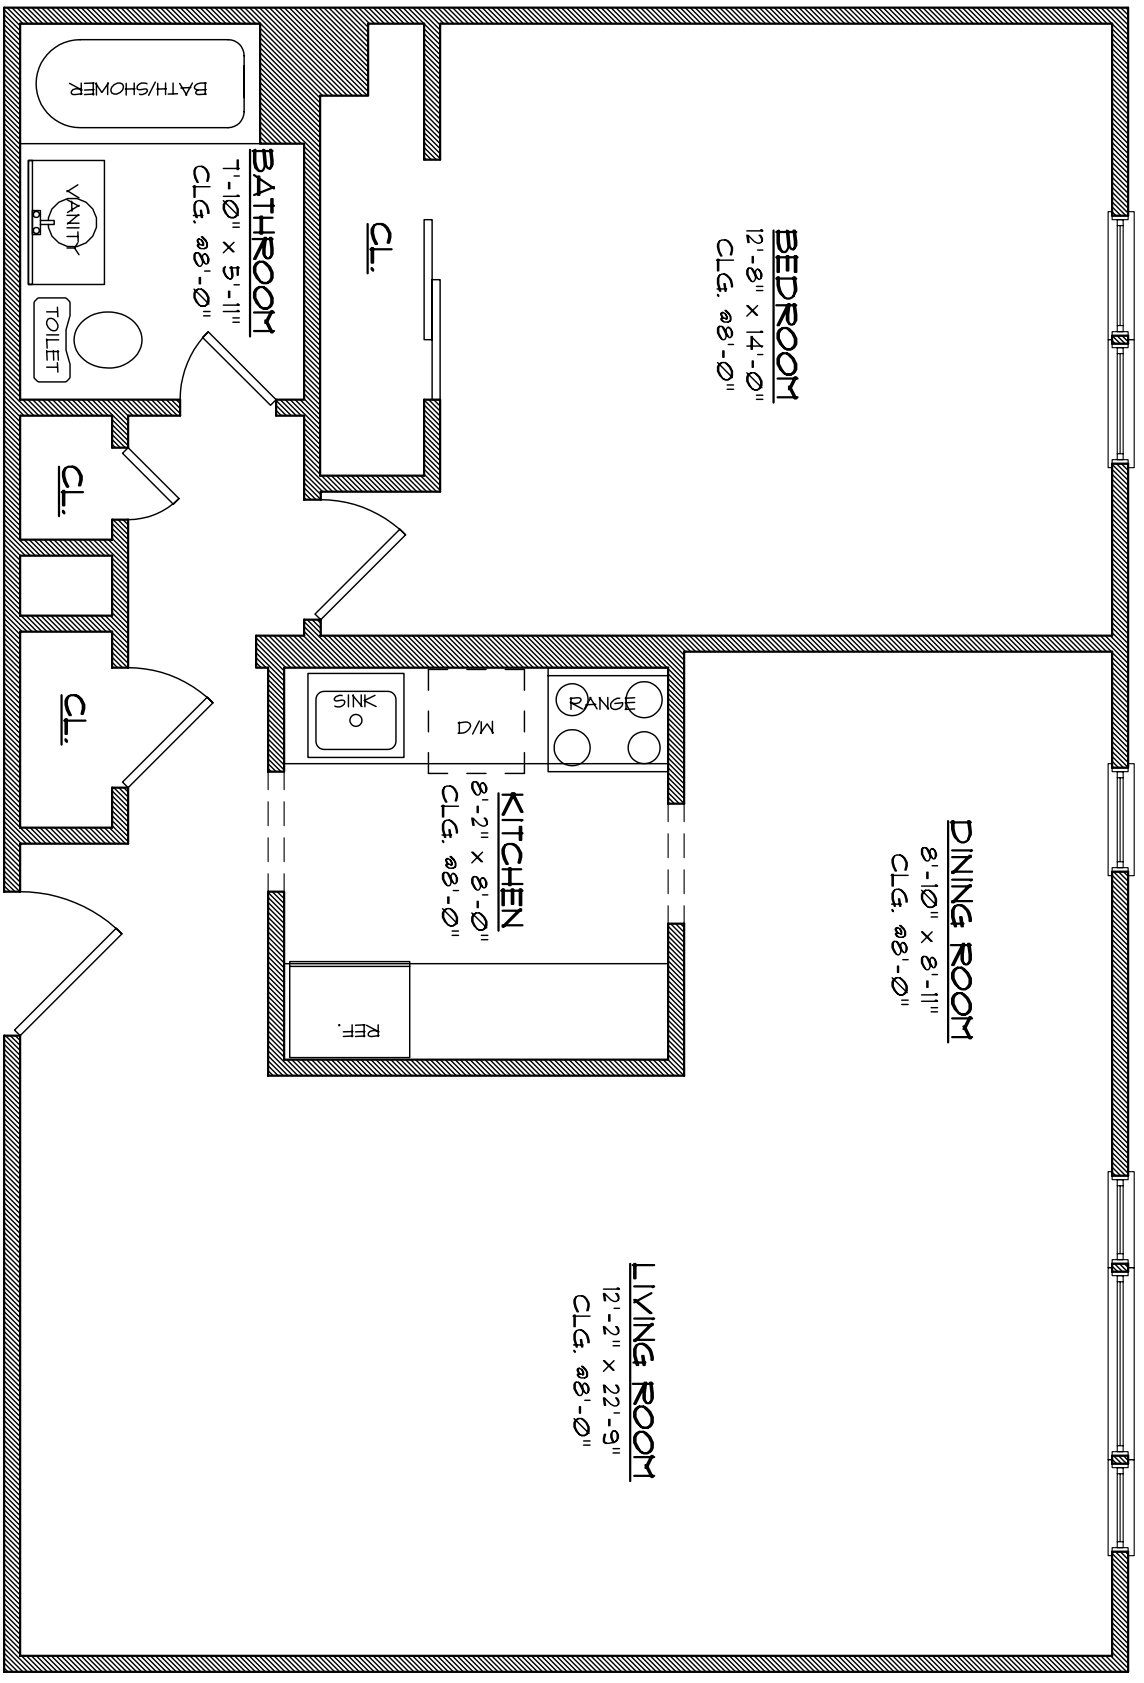

APARTMENT TYPE "E"

Scale: 1/4" = 1'-0"

APARTMENT TYPE "F1"

Scale: 3/16" = 1'-0"

APARTMENT TYPE "G"

Scale: 3/16" = 1'-0"

DINING ROOM
8'-4" x 9'-9"
CLG. 08'-0"

LIVING ROOM
12'-0" x 22'-9"
CLG. 08'-0"

KITCHEN
7'-6" x 8'-0"
CLG. 08'-0"

BEDROOM 1
11'-4" x 15'-6"
CLG. 08'-0"

BATHROOM
7'-10" x 5'-0"
CLG. 08'-0"

CL.

TOILET

VANITY

BATH/SHOWER

REF.

RANGE

SINK

M/D

APARTMENT TYPE "H"

Scale: 1/4" = 1'-0"

APARTMENT TYPE "J"

SCALE: 3/16" = 1'-0"

APARTMENT TYPE "K"

SCALE: 3/16" = 1'-0"

APARTMENT TYPE "L"

SCALE: 1/4" = 1'-0"

APARTMENT TYPE "M"

SCALE: 3/16" = 1'-0"

APARTMENT TYPE "N"

SCALE: 3/16" = 1'-0"

APARTMENT TYPE "P"