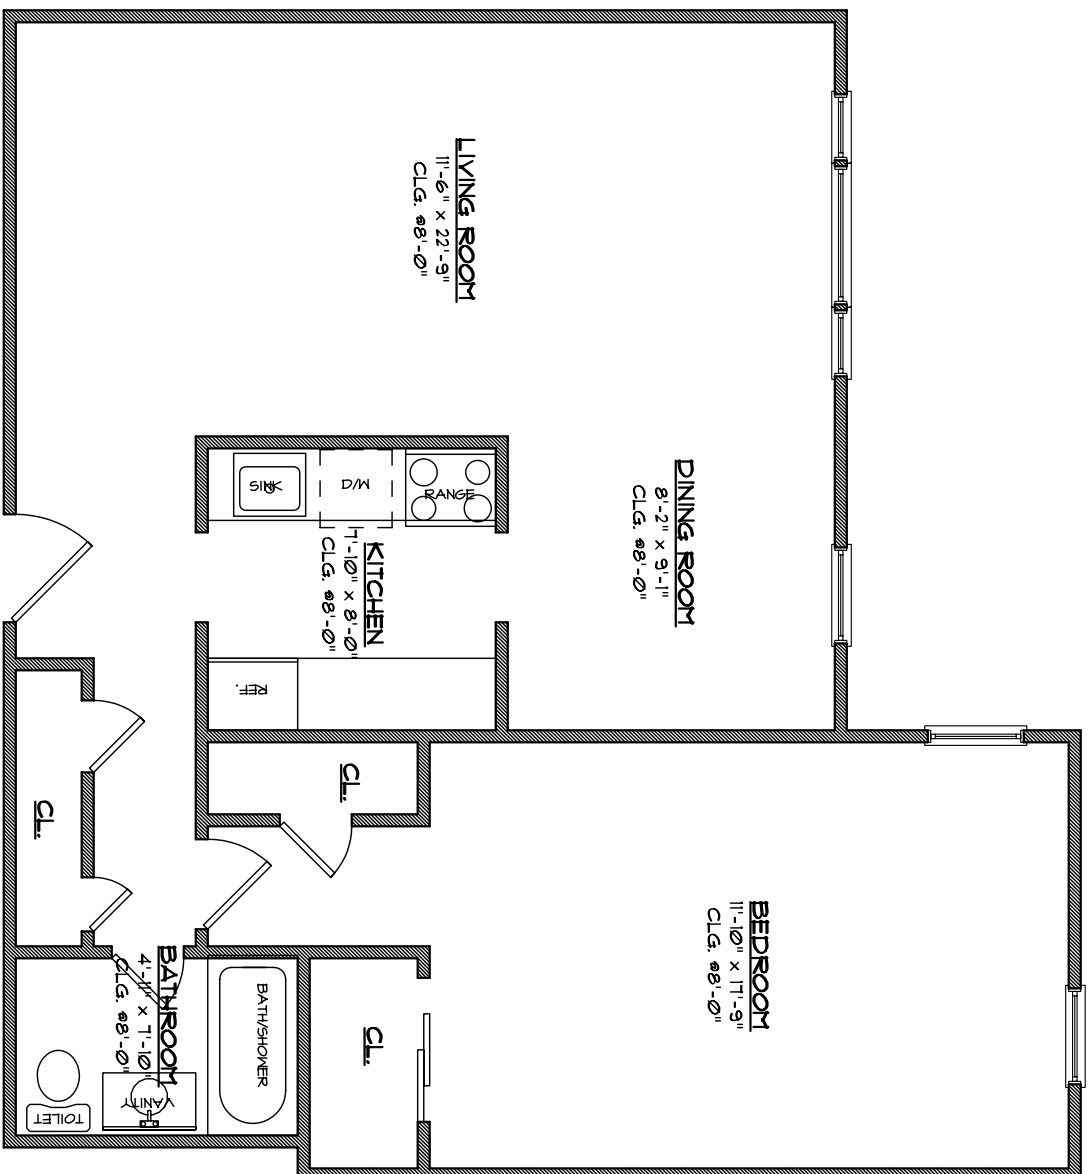

APARTMENT TYPE "E"

Scale: 1/4" = 1'-0"

APARTMENT TYPE "F1"

Scale: 3/16" = 1'-0"

APARTMENT TYPE "G"

Scale: 3/16" = 1'-0"

DINING ROOM
8'-4" x 9'-9"
CLG. 08'-0"

LIVING ROOM
12'-0" x 22'-9"
CLG. 08'-0"

KITCHEN
7'-6" x 8'-0"
CLG. 08'-0"

BEDROOM 1
11'-4" x 15'-6"
CLG. 08'-0"

BATHROOM
7'-10" x 5'-0"
CLG. 08'-0"

CL.

TOILET

VANITY

BATH/SHOWER

REF.

RANGE

SINK

M/D

APARTMENT TYPE "H"

Scale: 1/4" = 1'-0"

APARTMENT TYPE "J"

SCALE: 3/16" = 1'-0"

APARTMENT TYPE "K"

SCALE: 3/16" = 1'-0"

APARTMENT TYPE "L"

SCALE: 1/4" = 1'-0"

APARTMENT TYPE "M"

SCALE: 3/16" = 1'-0"

APARTMENT TYPE "N"

SCALE: 3/16" = 1'-0"

APARTMENT TYPE "P"