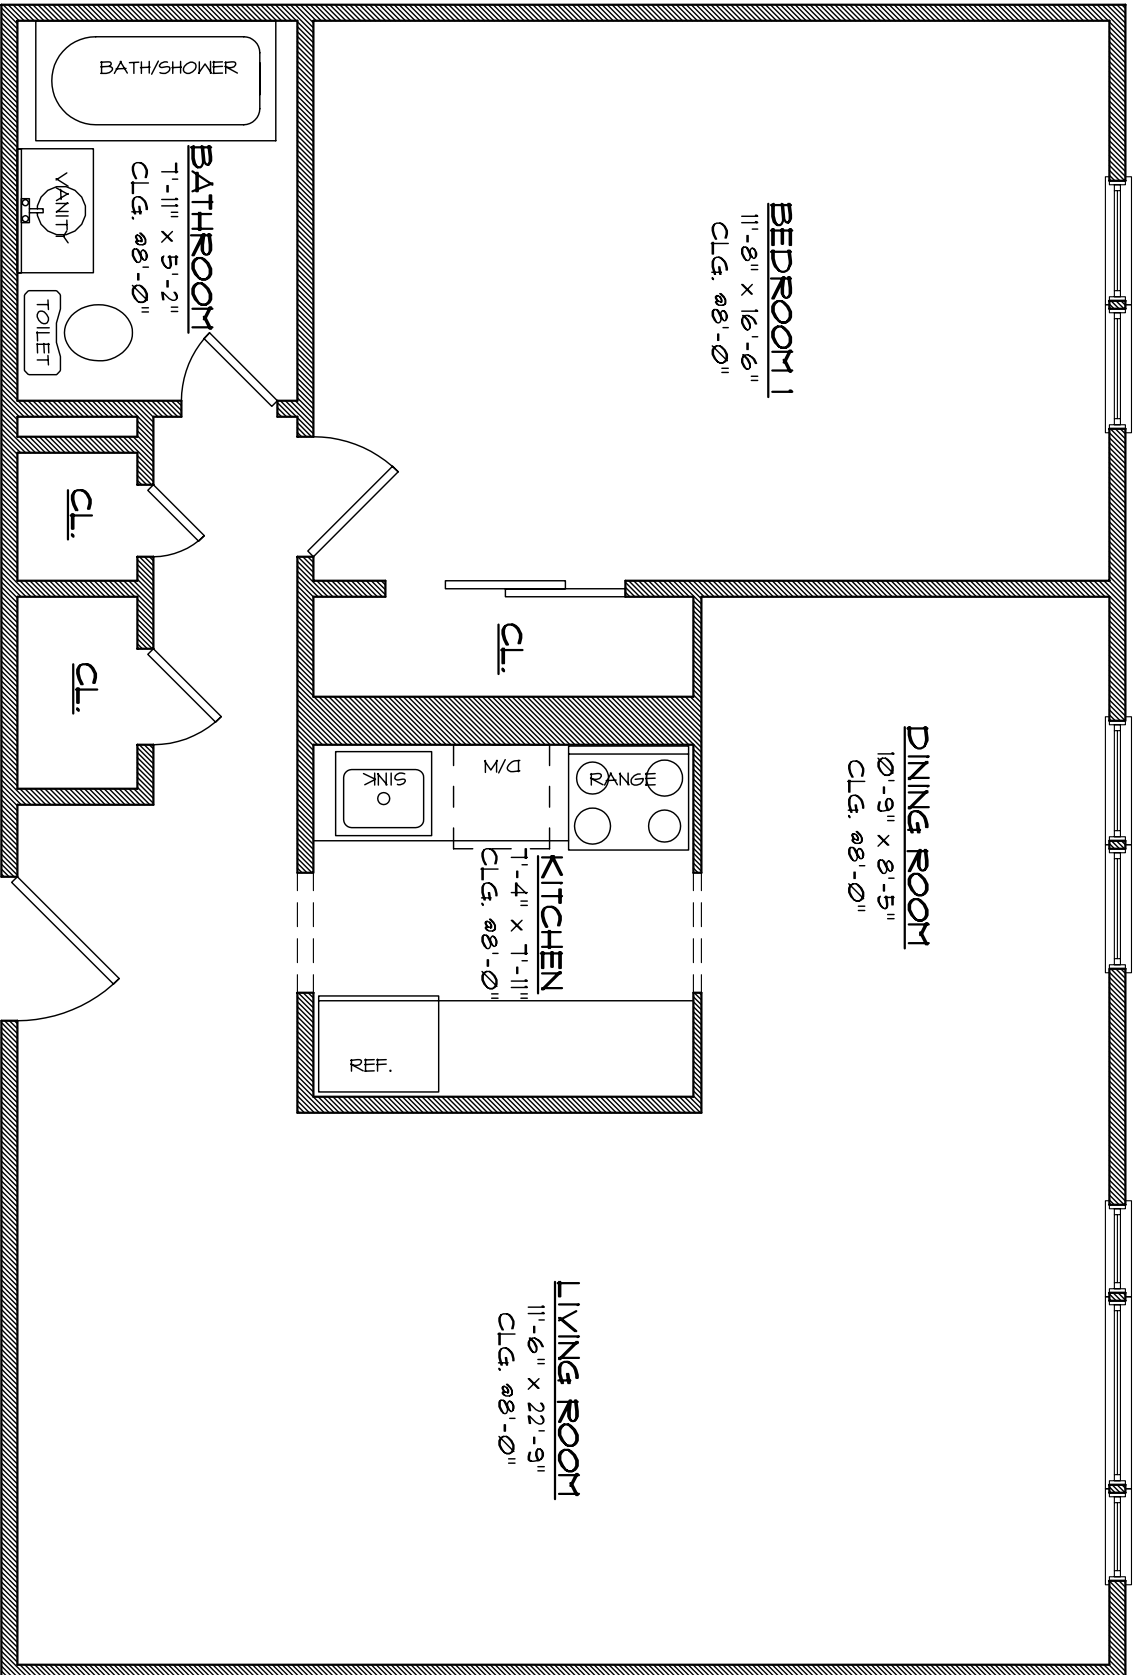

APARTMENT TYPE "R"

Scale: 1/4" = 1'-0"