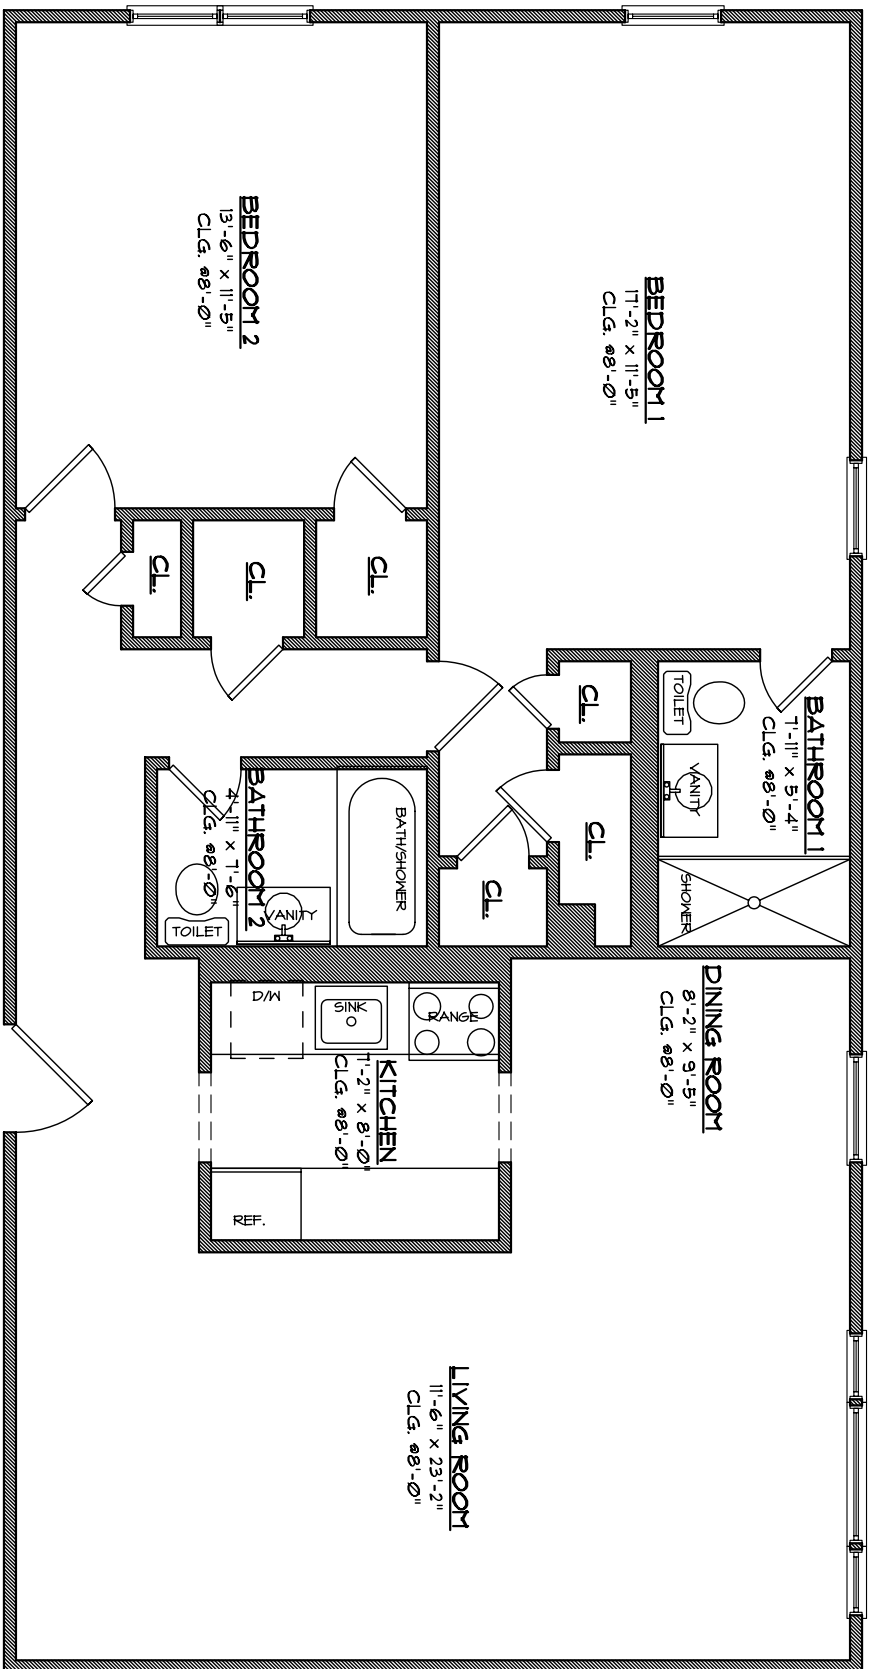

APARTMENT TYPE "A"

SCALE: 1/4" = 1'-0"

APARTMENT TYPE "B"

SCALE: 3/16" = 1'-0"

APARTMENT TYPE "C"

SCALE: 3/16" = 1'-0"

APARTMENT TYPE "D"

SCALE: 3/16" = 1'-0"

APARTMENT TYPE "E"

Scale: 1/4" = 1'-0"

APARTMENT TYPE "F1"

Scale: 3/16" = 1'-0"

APARTMENT TYPE "G"

Scale: 3/16" = 1'-0"

DINING ROOM
8'-4" x 9'-9"
CLG. 08'-0"

LIVING ROOM
12'-0" x 22'-9"
CLG. 08'-0"

KITCHEN
7'-6" x 8'-0"
CLG. 08'-0"

BEDROOM 1
11'-4" x 15'-6"
CLG. 08'-0"

BATHROOM
7'-10" x 5'-0"
CLG. 08'-0"

CL.

TOILET

VANITY

BATH/SHOWER

REF.

RANGE

SINK

M/D

APARTMENT TYPE "H"

Scale: 1/4" = 1'-0"

APARTMENT TYPE "J"

SCALE: 3/16" = 1'-0"

APARTMENT TYPE "K"