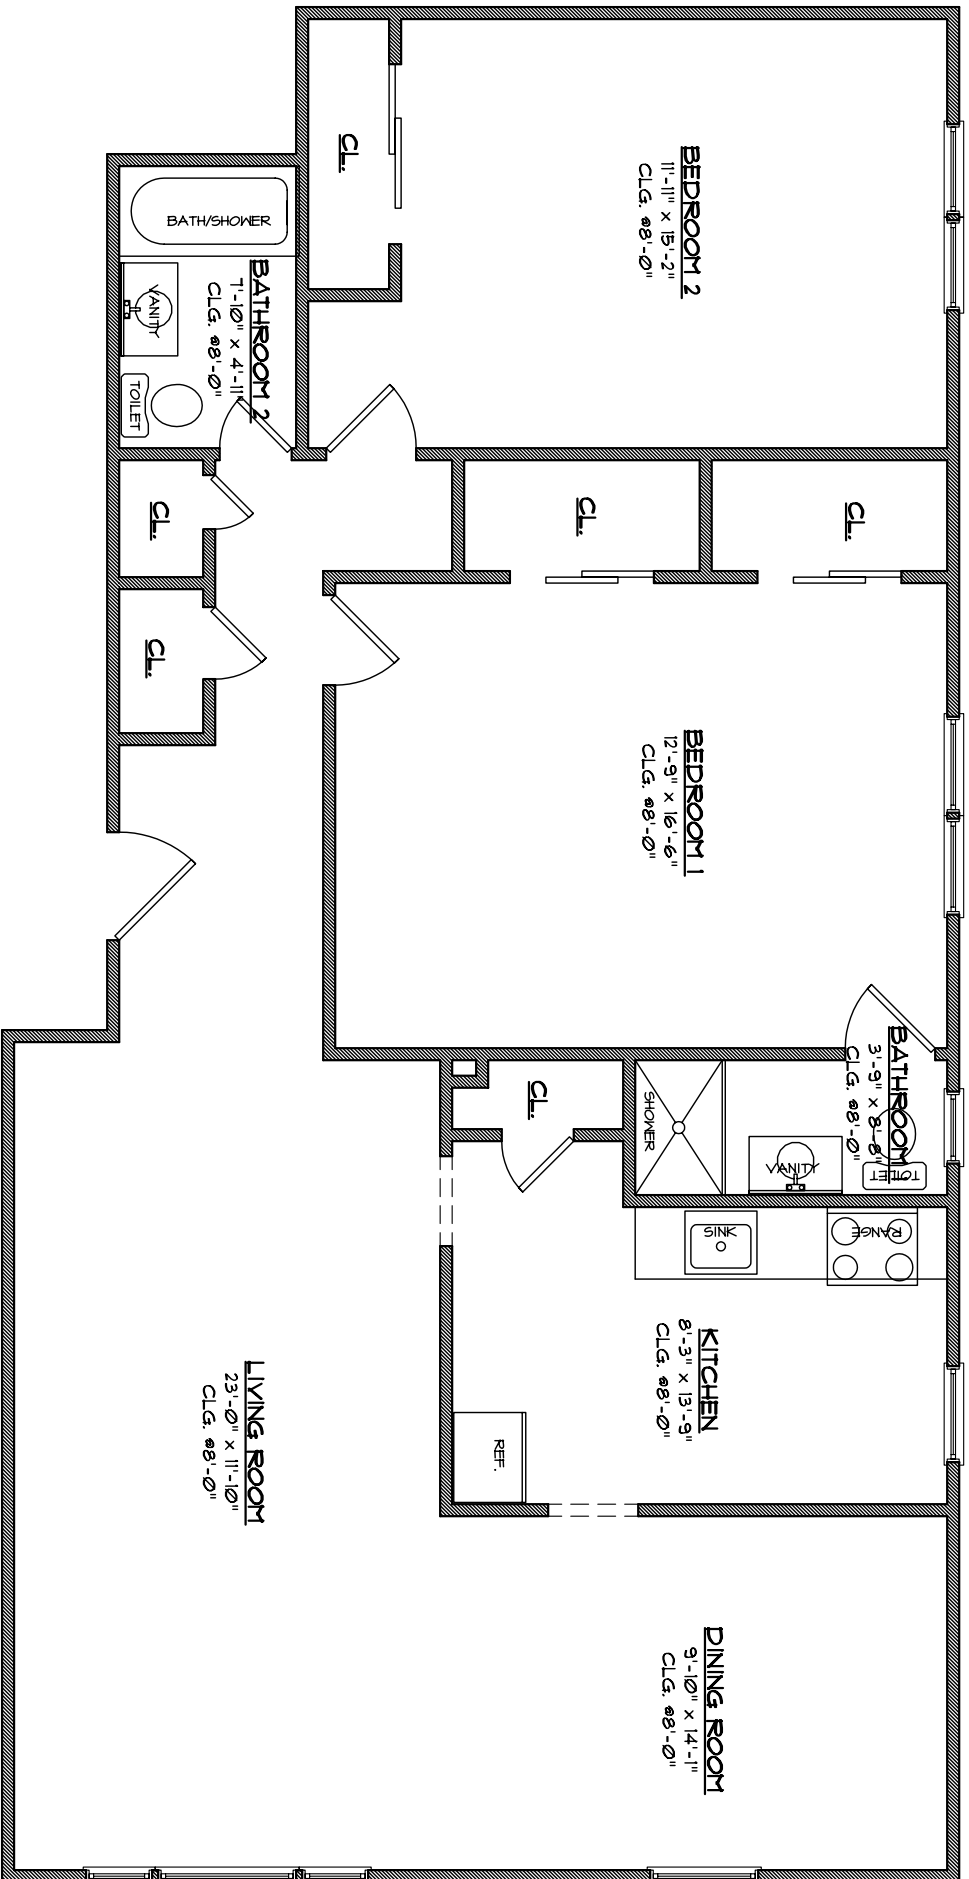

APARTMENT TYPE "A"

SCALE: 1/4" = 1'-0"

APARTMENT TYPE "B"

SCALE: 3/16" = 1'-0"

APARTMENT TYPE "C"

SCALE: 3/16" = 1'-0"

APARTMENT TYPE "D"

SCALE: 3/16" = 1'-0"

APARTMENT TYPE "E"

Scale: 1/4" = 1'-0"

APARTMENT TYPE "F1"

Scale: 3/16" = 1'-0"

APARTMENT TYPE "G"

Scale: 3/16" = 1'-0"

DINING ROOM
8'-4" x 9'-9"
CLG. 08'-0"

LIVING ROOM
12'-0" x 22'-9"
CLG. 08'-0"

KITCHEN
7'-6" x 8'-0"
CLG. 08'-0"

BEDROOM 1
11'-4" x 15'-6"
CLG. 08'-0"

BATHROOM
7'-10" x 5'-0"
CLG. 08'-0"

CL.

TOILET

VANITY

BATH/SHOWER

REF.

RANGE

SINK

M/D

APARTMENT TYPE "H"

Scale: 1/4" = 1'-0"

APARTMENT TYPE "J"

SCALE: 3/16" = 1'-0"

APARTMENT TYPE "K"