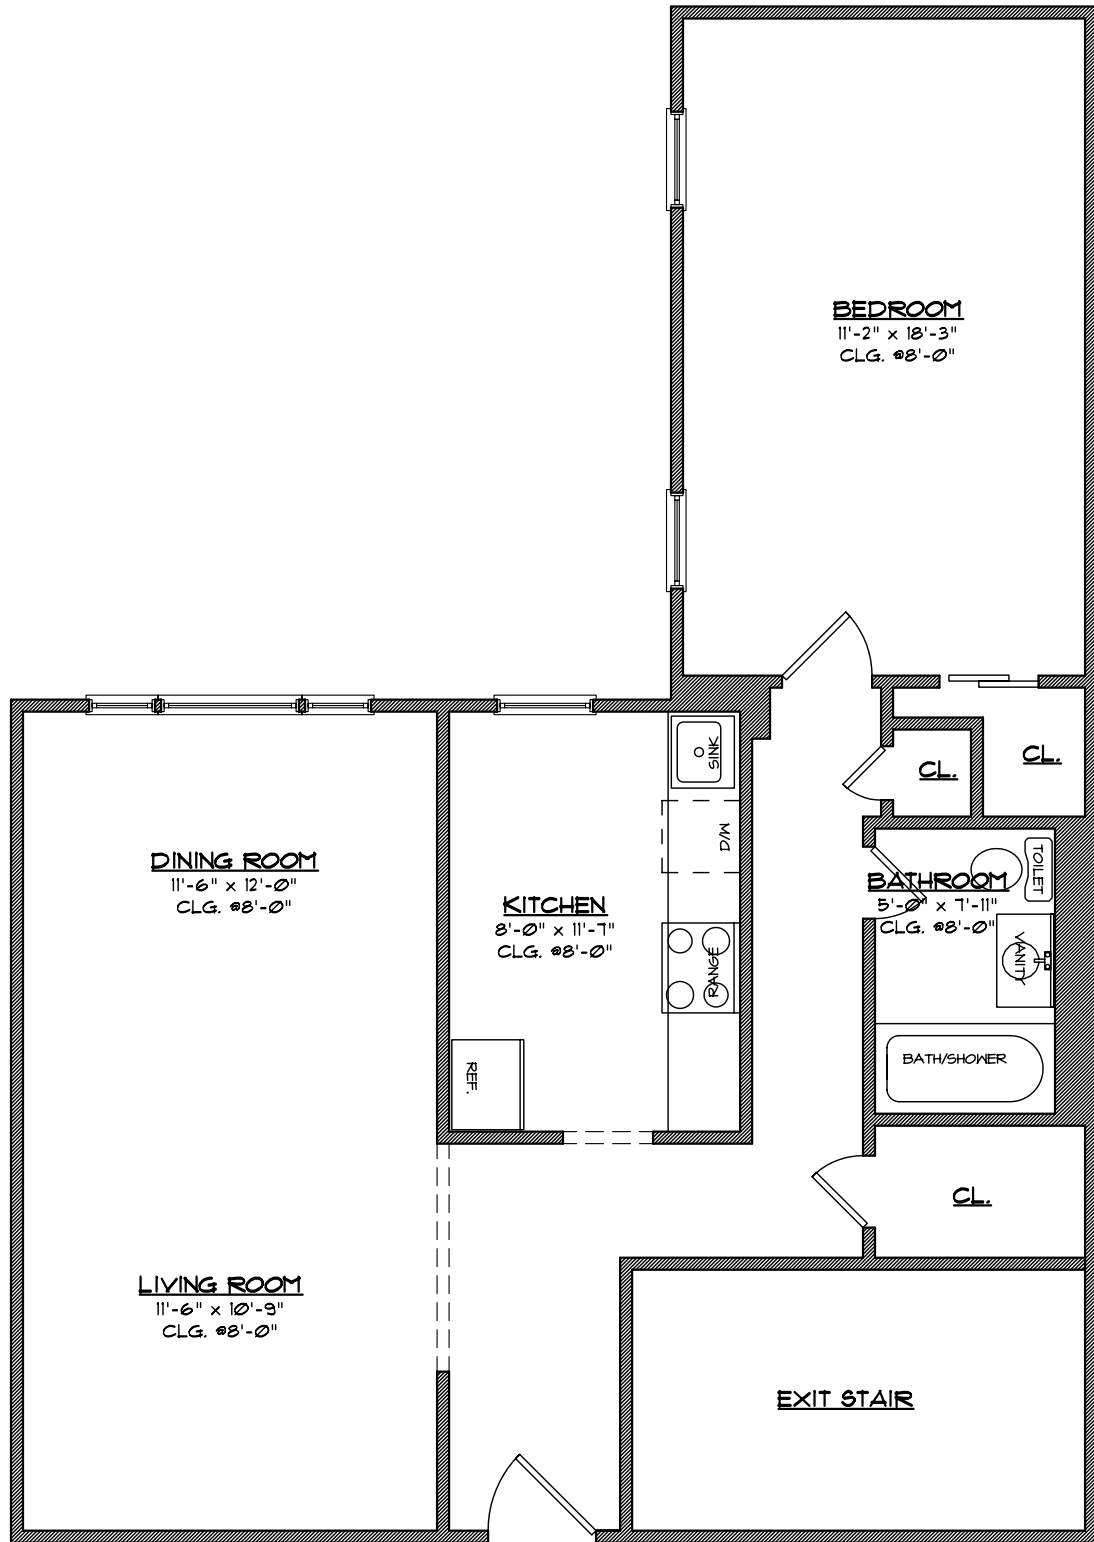

APARTMENT TYPE "A"

SCALE: 1/4" = 1'-0"

APARTMENT TYPE "B"

SCALE: 3/16" = 1'-0"

APARTMENT TYPE "C"

SCALE: 3/16" = 1'-0"

APARTMENT TYPE "D"

SCALE: 3/16" = 1'-0"

KITCHEN
7'-6" x 8'-0"
CLG. 08'-0"

BEDROOM 1
11'-4" x 15'-6"
CLG. 08'-0"

BATHROOM
7'-10" x 5'-0"
CLG. 08'-0"

CL.

TOILET

VANITY

BATH/SHOWER

REF.

RANGE

SINK

M/D

APARTMENT TYPE "H"

Scale: 1/4" = 1'-0"

APARTMENT TYPE "J"

SCALE: 3/16" = 1'-0"

APARTMENT TYPE "K"

SCALE: 3/16" = 1'-0"

APARTMENT TYPE "L"

SCALE: 1/4" = 1'-0"

APARTMENT TYPE "M"

SCALE: 3/16" = 1'-0"

APARTMENT TYPE "N"

SCALE: 3/16" = 1'-0"

APARTMENT TYPE "P"