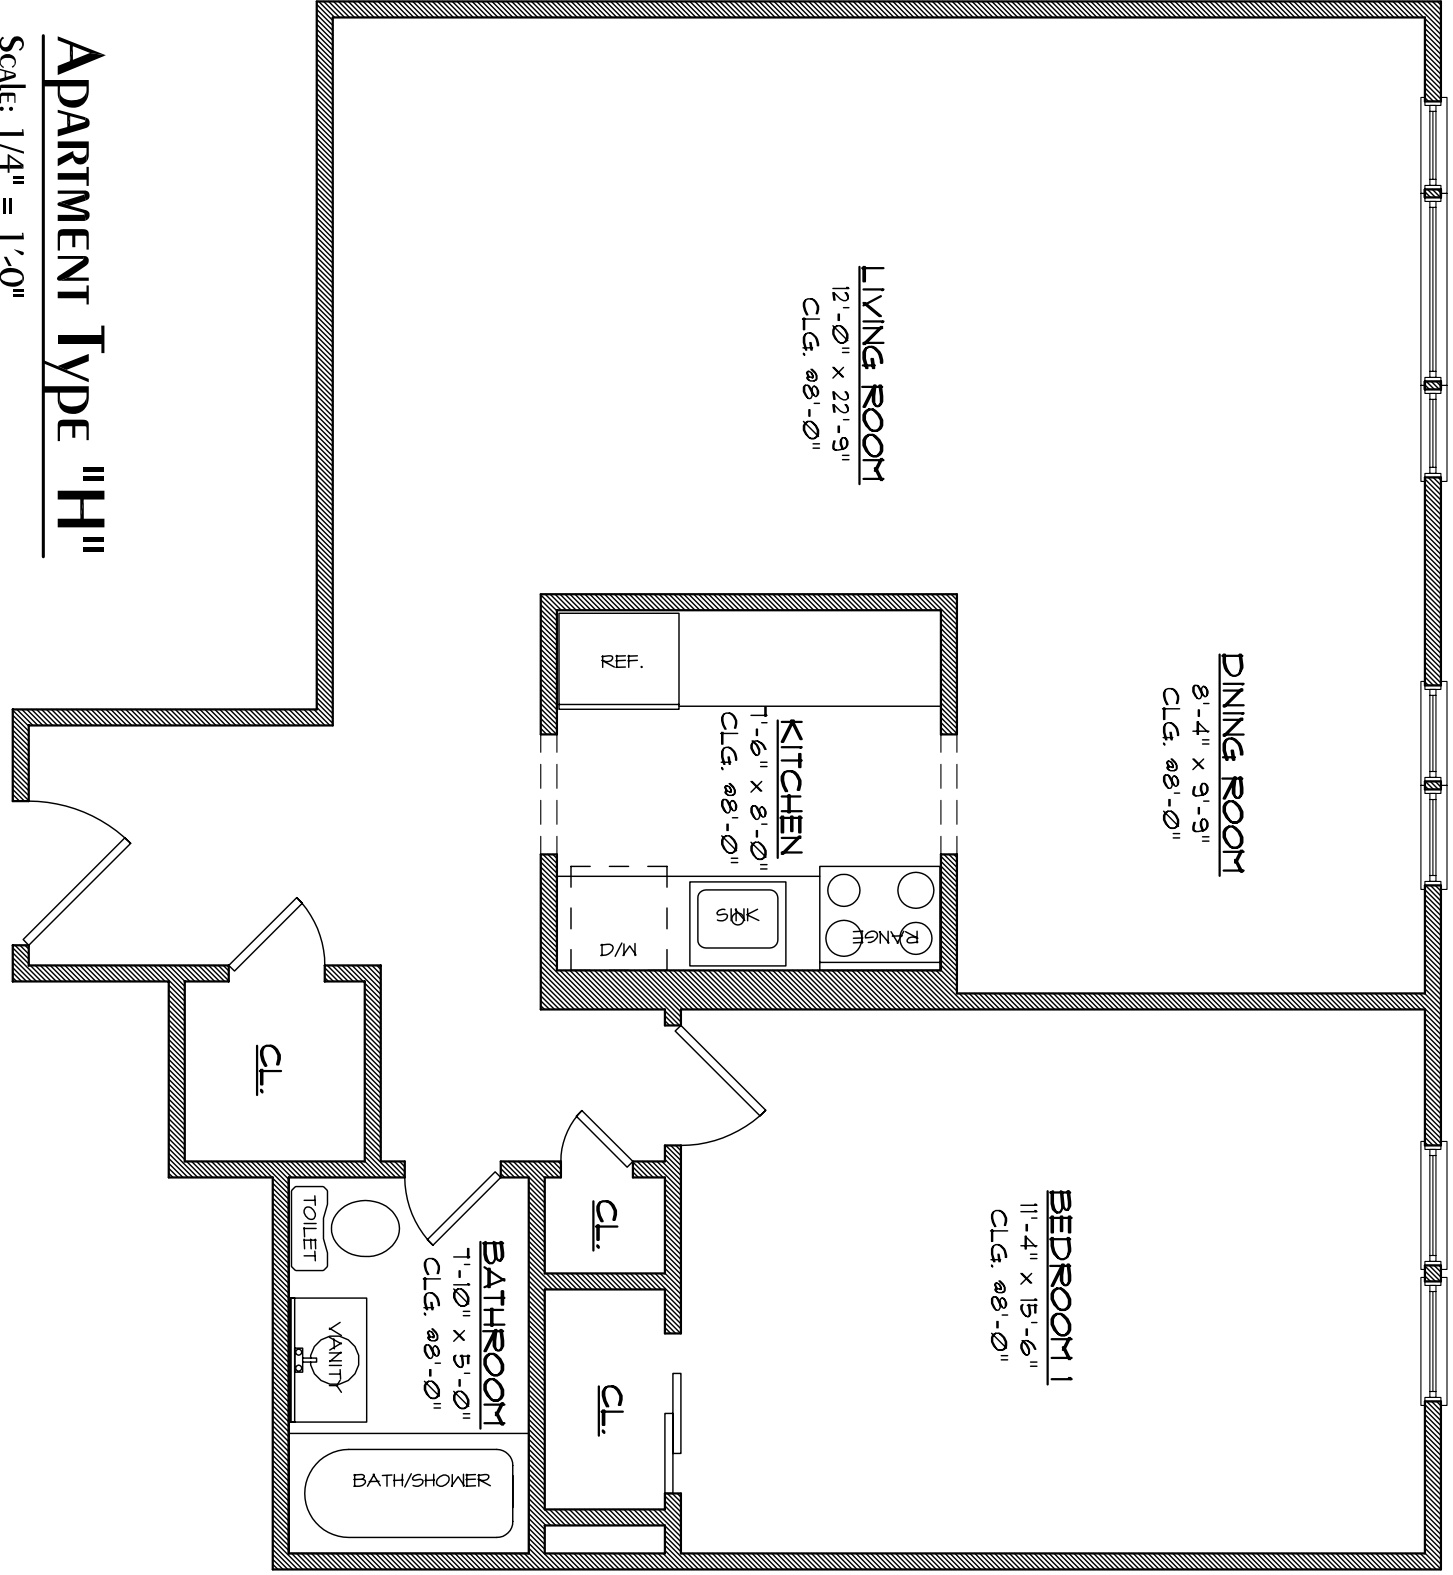

APARTMENT TYPE "A"

SCALE: 1/4" = 1'-0"

APARTMENT TYPE "B"

SCALE: 3/16" = 1'-0"

APARTMENT TYPE "C"

SCALE: 3/16" = 1'-0"

APARTMENT TYPE "D"

SCALE: 3/16" = 1'-0"

APARTMENT TYPE "E"

Scale: 1/4" = 1'-0"

APARTMENT TYPE "F1"

Scale: 3/16" = 1'-0"

APARTMENT TYPE "G"

Scale: 3/16" = 1'-0"

DINING ROOM
8'-4" x 9'-9"
CLG. 08'-0"

LIVING ROOM
12'-0" x 22'-9"
CLG. 08'-0"

KITCHEN
7'-6" x 8'-0"
CLG. 08'-0"

BEDROOM 1
11'-4" x 15'-6"
CLG. 08'-0"

BATHROOM
7'-10" x 5'-0"
CLG. 08'-0"

CL.

TOILET

VANITY

BATH/SHOWER

REF.

RANGE

SINK

M/D

APARTMENT TYPE "H"

Scale: 1/4" = 1'-0"

APARTMENT TYPE "J"

SCALE: 3/16" = 1'-0"

APARTMENT TYPE "K"