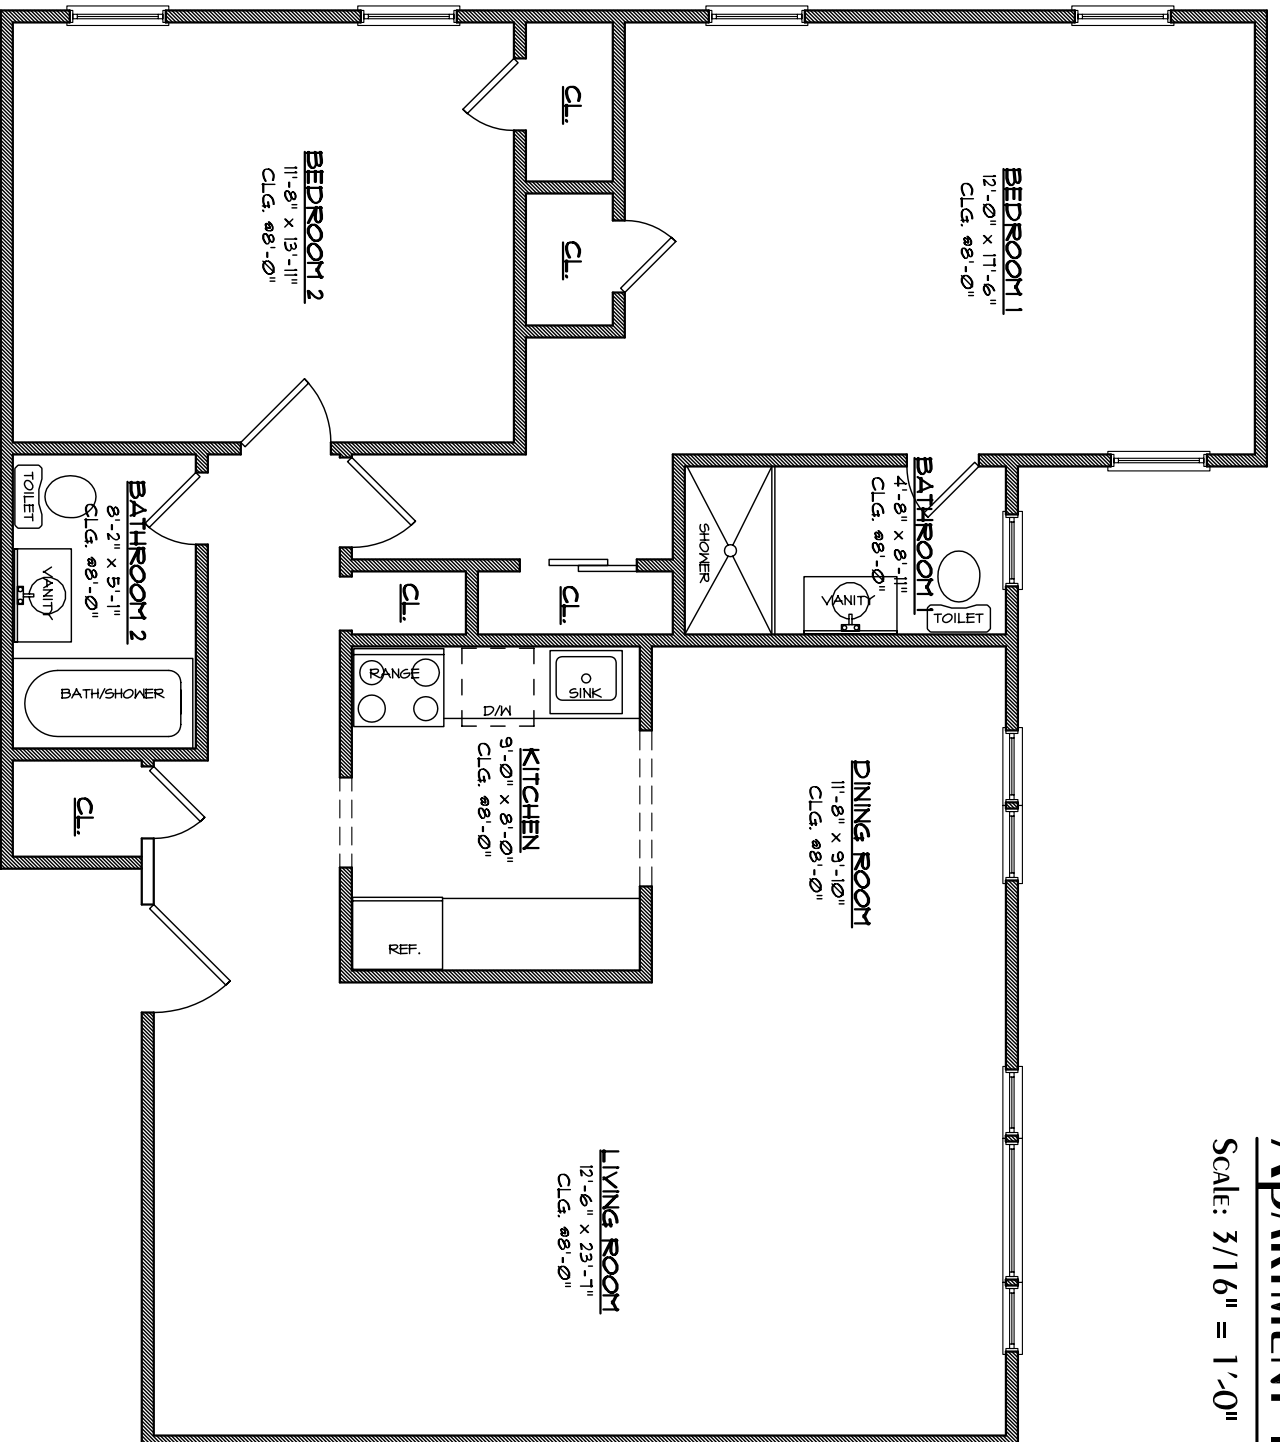

APARTMENT TYPE "A"

SCALE: 1/4" = 1'-0"

APARTMENT TYPE "B"

SCALE: 3/16" = 1'-0"

APARTMENT TYPE "C"

SCALE: 3/16" = 1'-0"

APARTMENT TYPE "D"

SCALE: 3/16" = 1'-0"

APARTMENT TYPE "E"

Scale: 1/4" = 1'-0"

APARTMENT TYPE "F1"

Scale: 3/16" = 1'-0"

APARTMENT TYPE "G"

Scale: 3/16" = 1'-0"

DINING ROOM
8'-4" x 9'-9"
CLG. 08'-0"

LIVING ROOM
12'-0" x 22'-9"
CLG. 08'-0"

KITCHEN
7'-6" x 8'-0"
CLG. 08'-0"

BEDROOM 1
11'-4" x 15'-6"
CLG. 08'-0"

BATHROOM
7'-10" x 5'-0"
CLG. 08'-0"

CL.

TOILET

VANITY

BATH/SHOWER

REF.

RANGE

SINK

M/D

APARTMENT TYPE "H"

Scale: 1/4" = 1'-0"

APARTMENT TYPE "J"

SCALE: 3/16" = 1'-0"

APARTMENT TYPE "K"