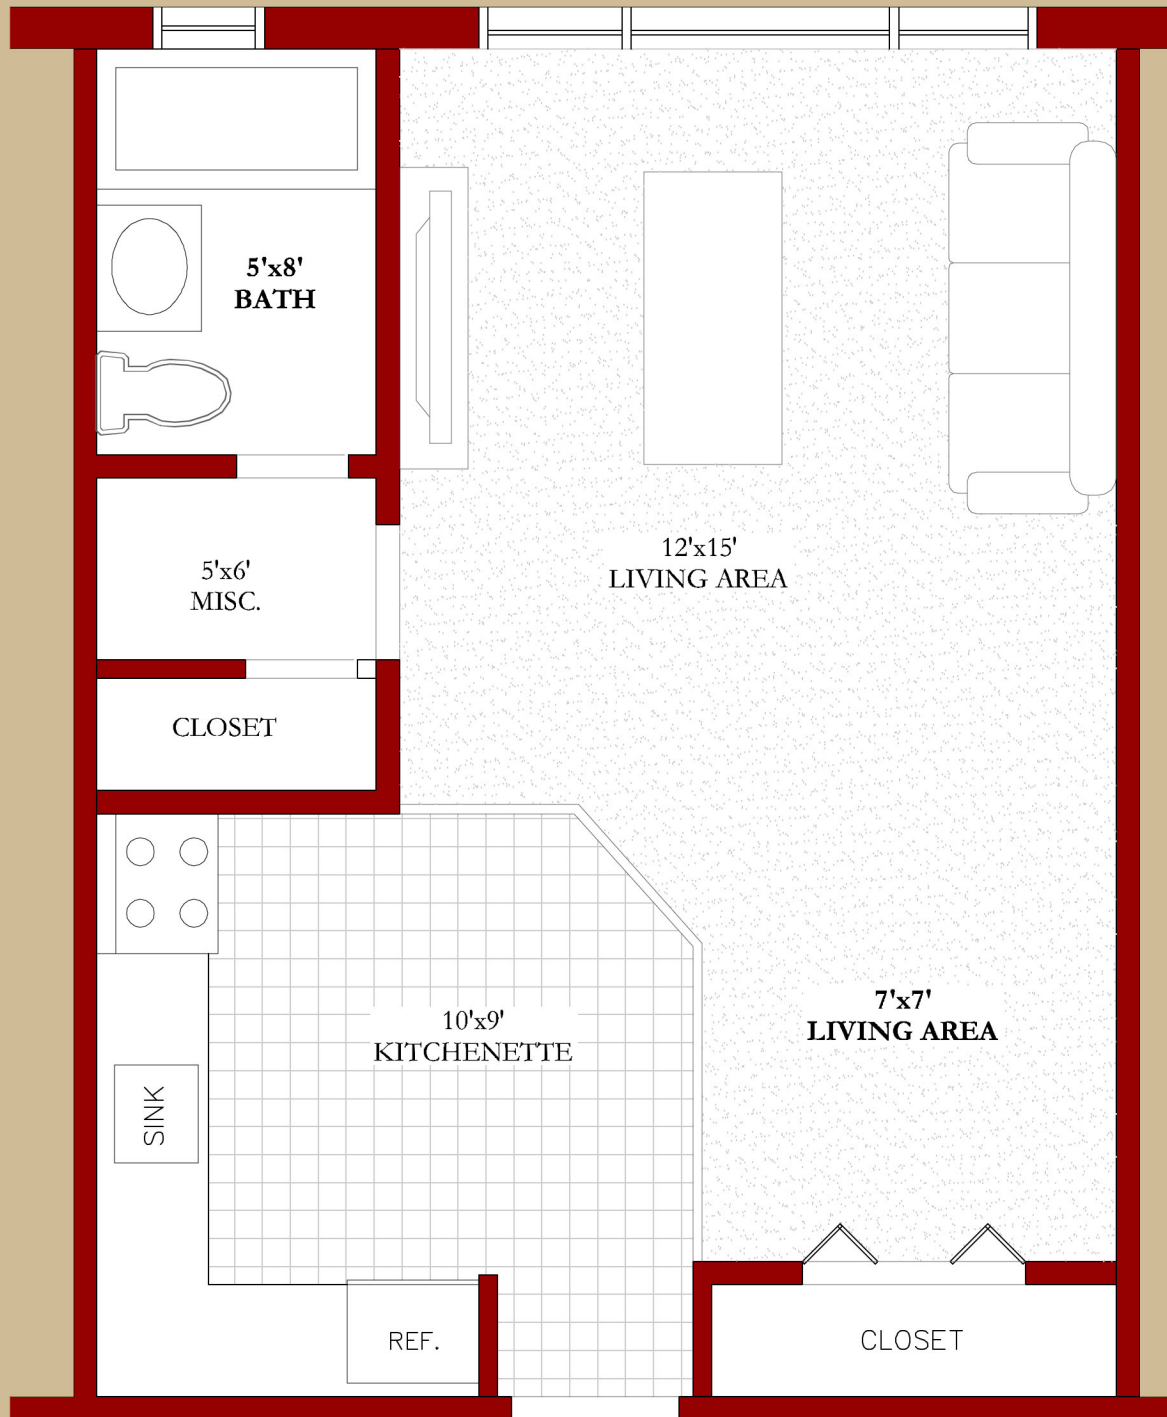

ELMWOOD GARDENS

30 Elm Street

Morristown, NJ 07960

Studio Apartment Floor Plan

Note:

All dimensions are approximate

↑
ENTRY