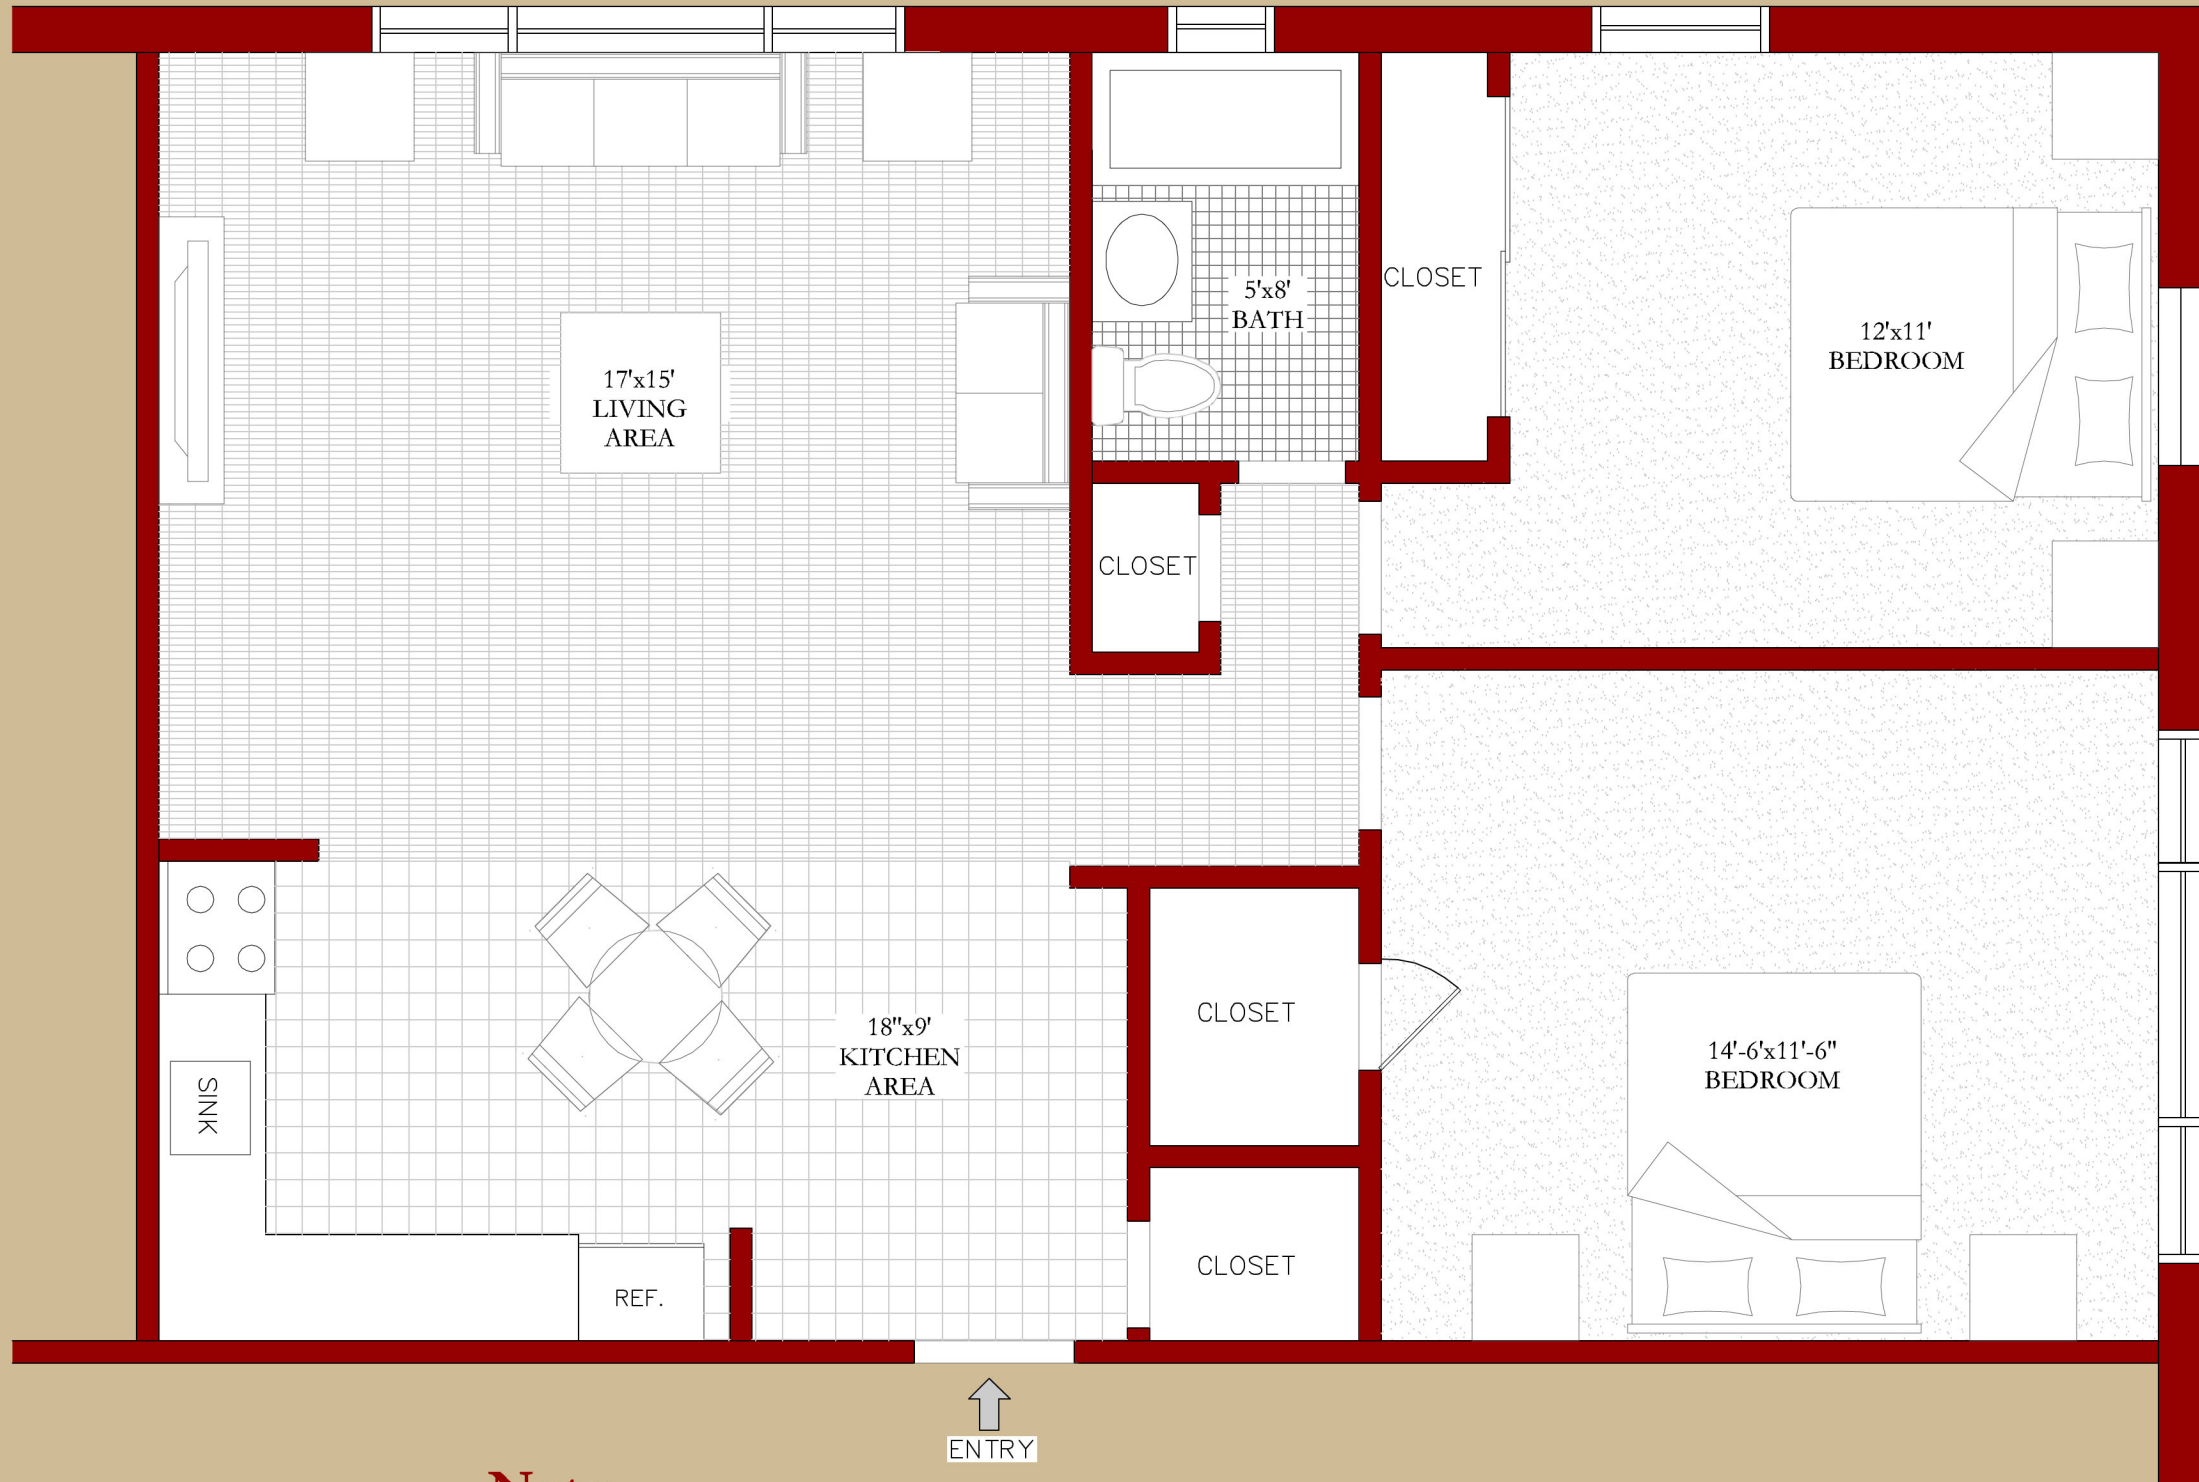

ELMWOOD GARDENS

30 Elm Street

Morristown, NJ 07960

Two Bedroom Apartment Floor Plan

Note:

All dimensions are approximate