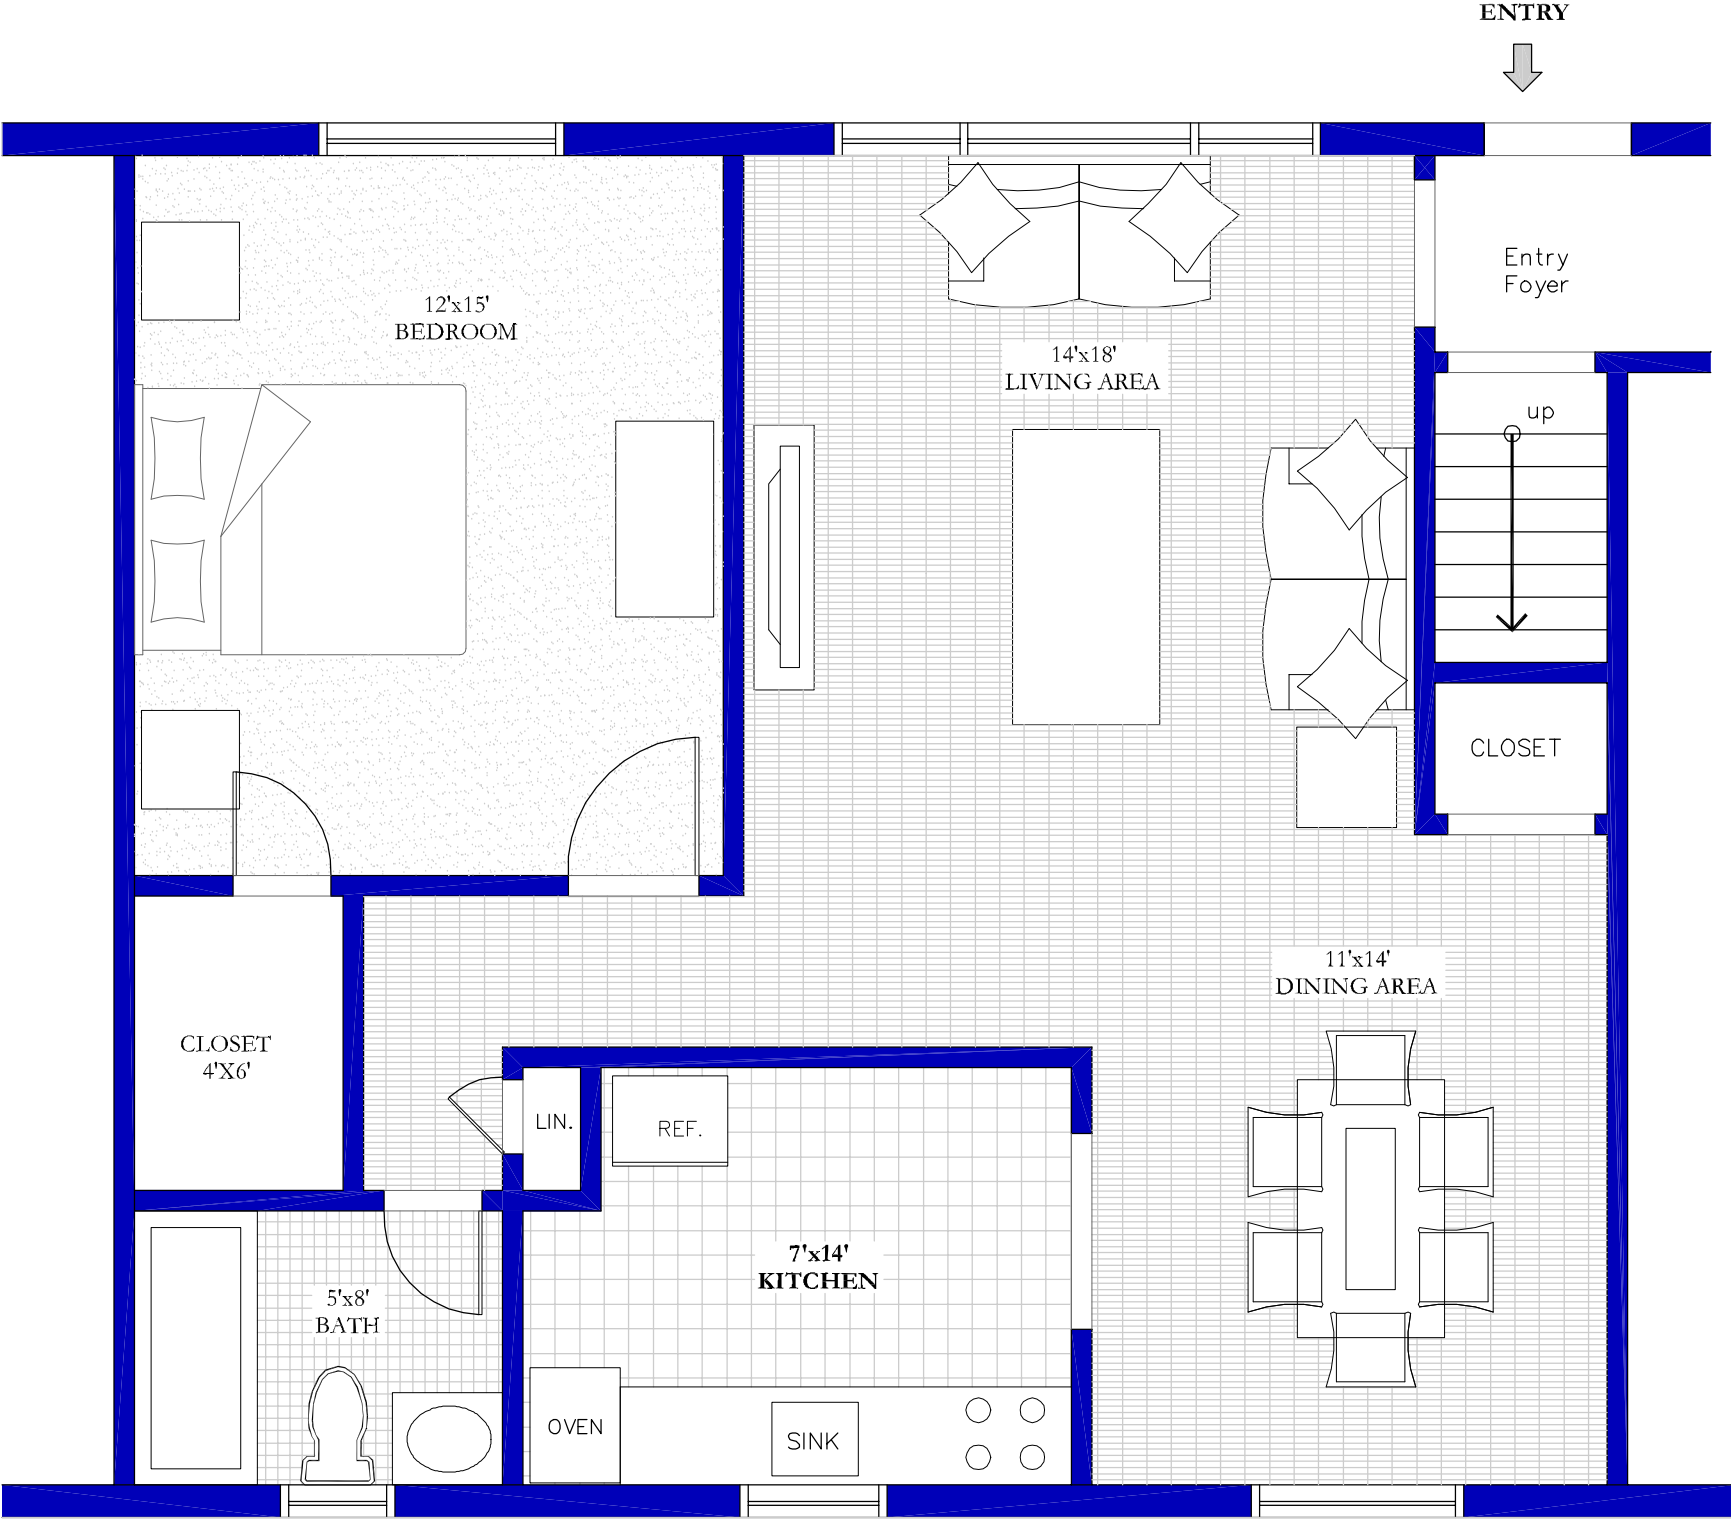

Bridgeton Apartments
101- 130 Martin Terrace, Woodbridge, NJ
One Bedroom (1st Floor) Apartment Layout

Bridgeton Apartments
101- 130 Martin Terrace, Woodbridge, NJ
Two Bedroom (1st Floor) Apartment Layout

ENTRY