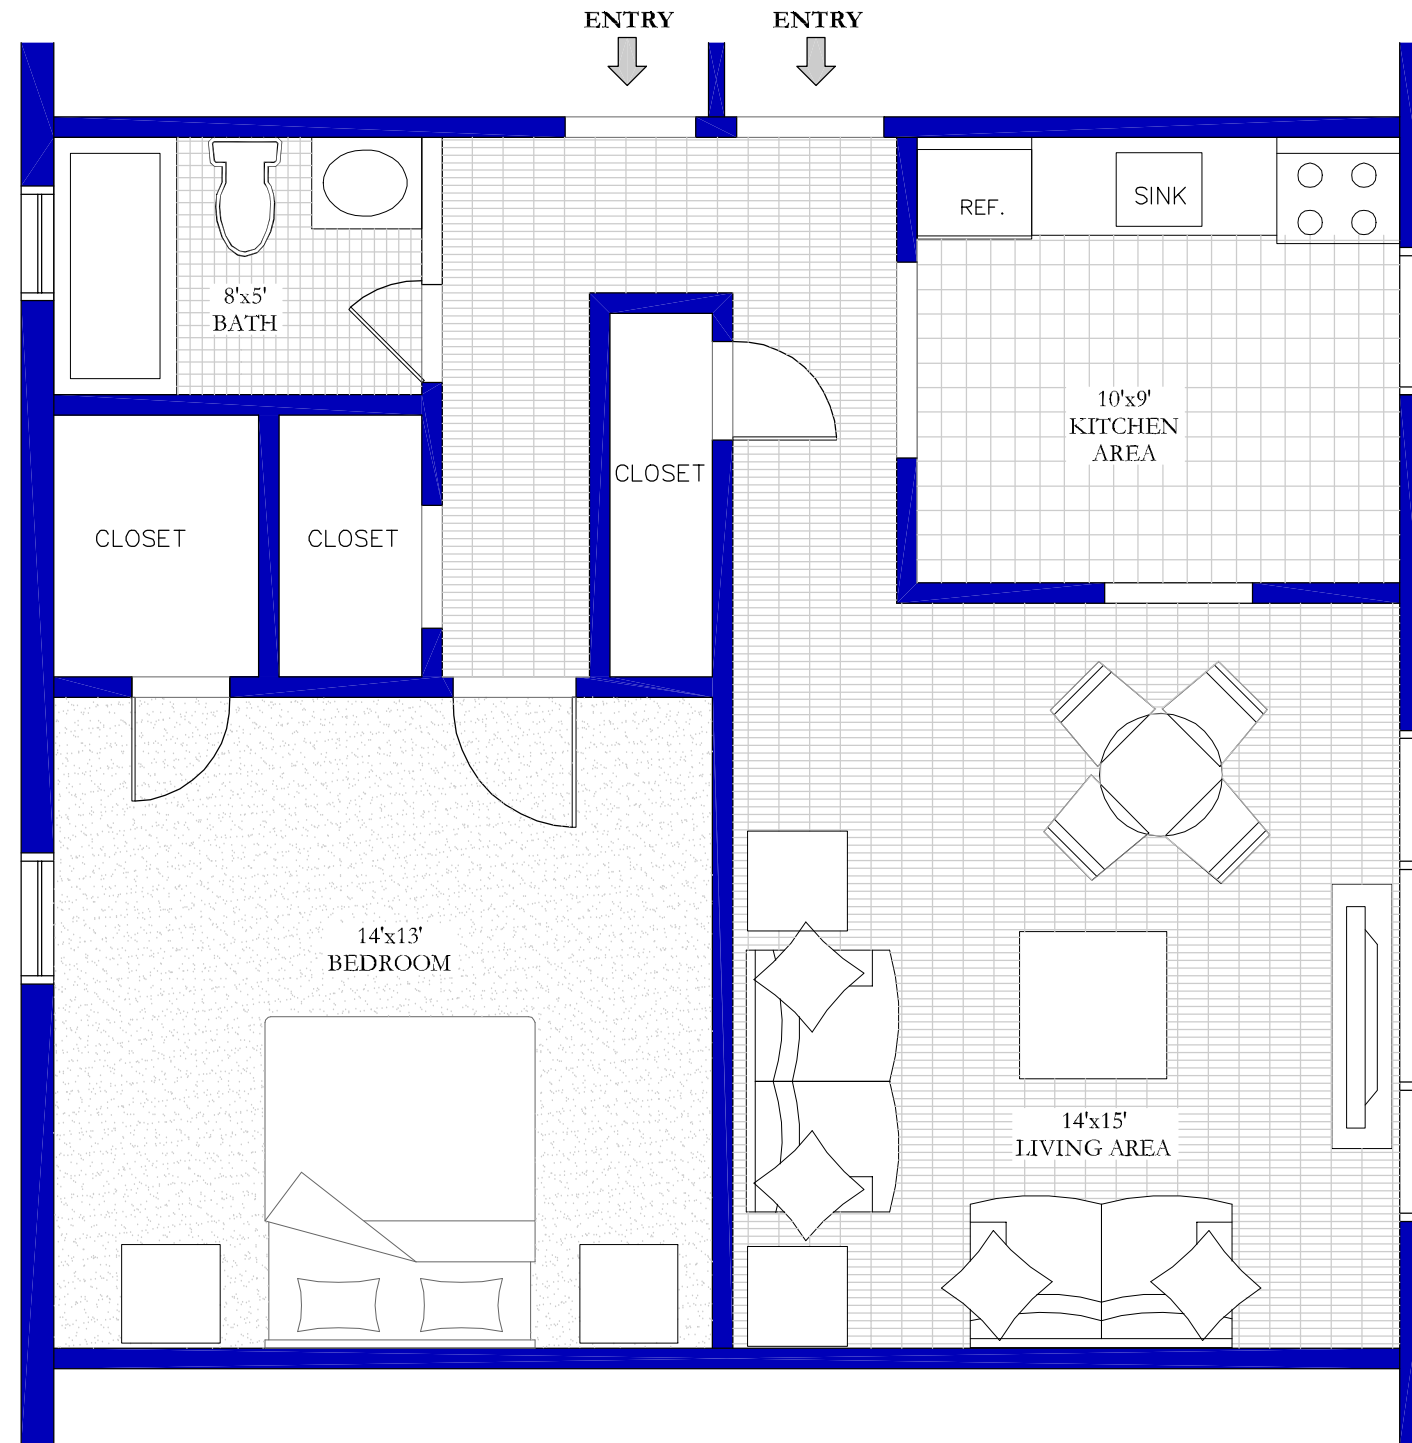

Highland Manor Apartments
903-919 Graham Street, Highland Park, NJ
One Bedroom "A" Apartment Layout

Highland Manor Apartments
903-919 Graham Street, Highland Park, NJ
One Bedroom "B" Apartment Layout

Highland Manor Apartments
903-919 Graham Street, Highland Park, NJ
Two Bedroom Apartment Layout