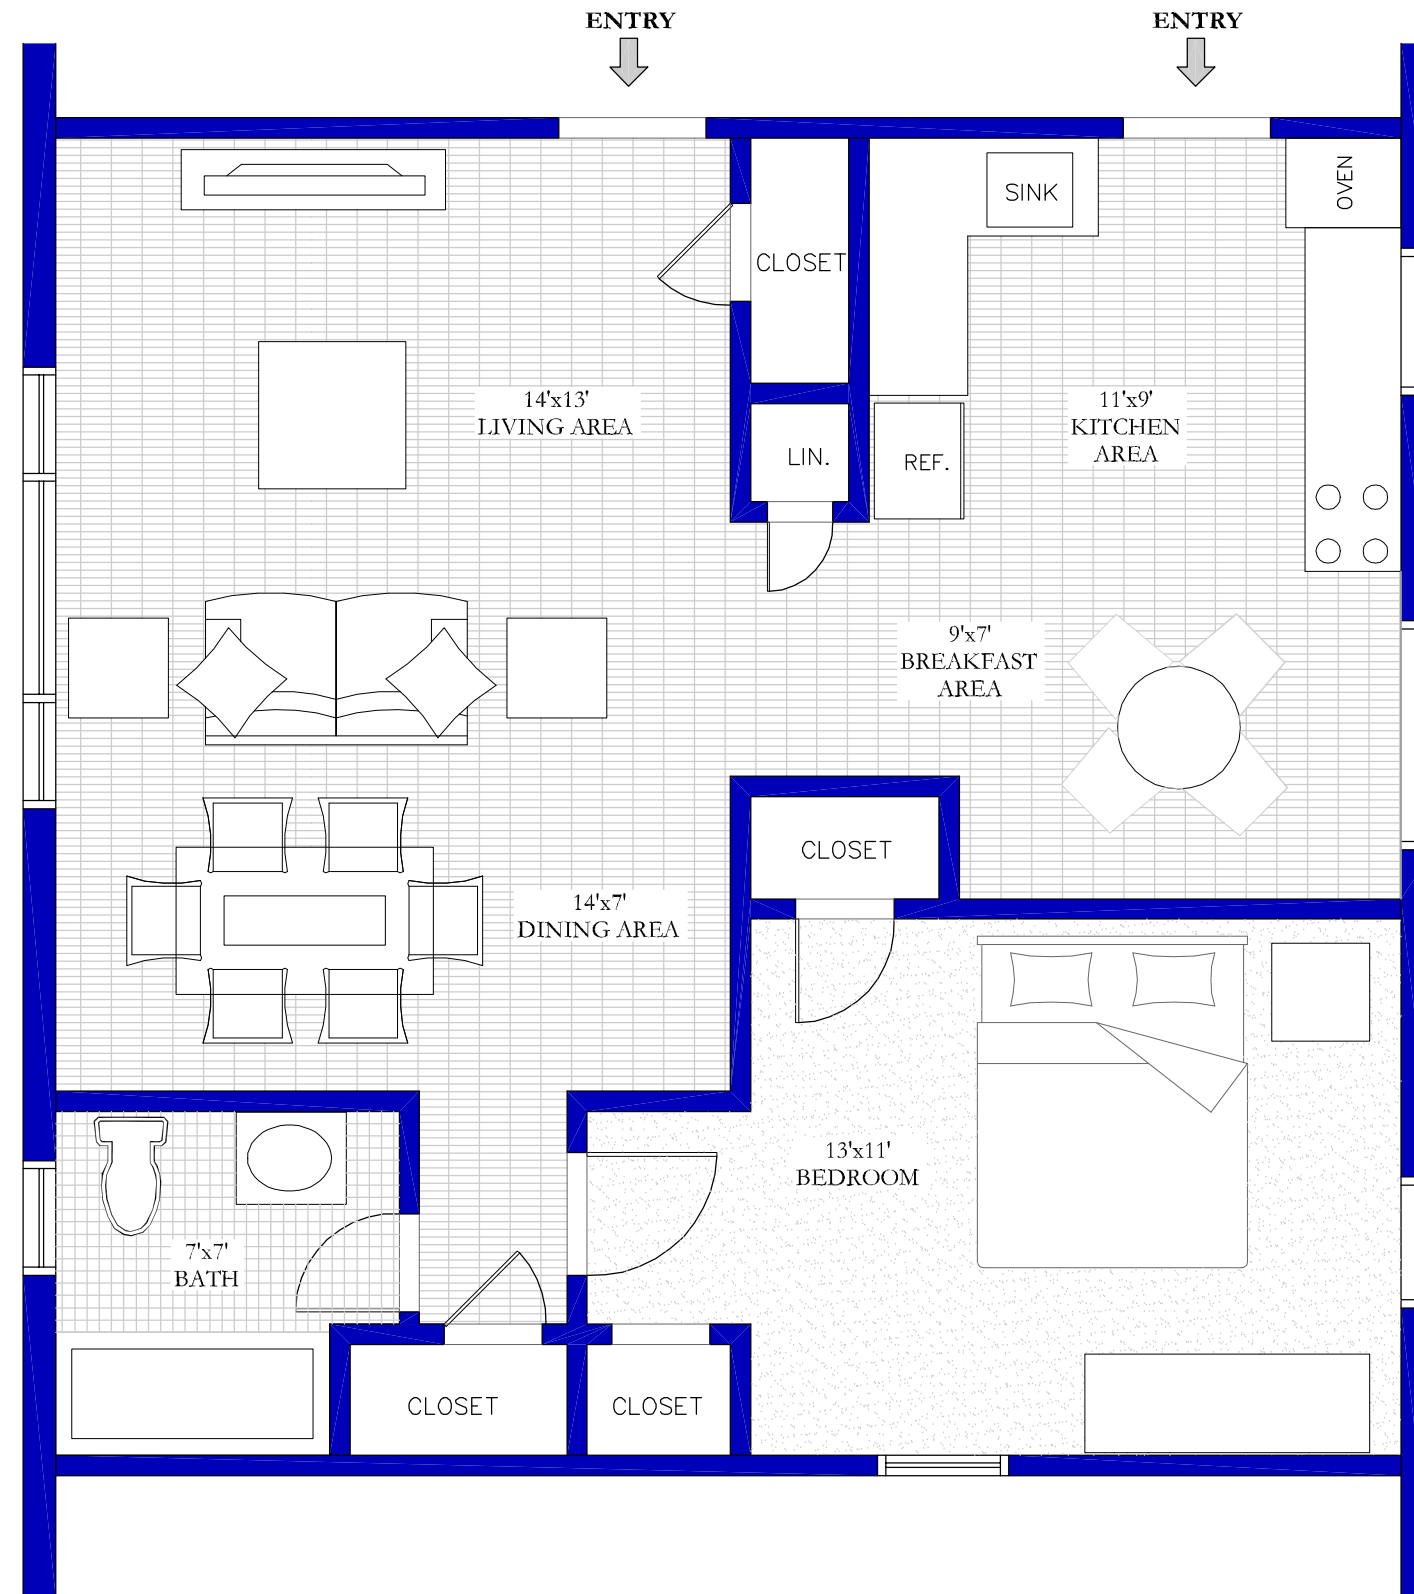

Highland Manor Apartments
903-919 Graham Street, Highland Park, NJ
One Bedroom "A" Apartment Layout

Highland Manor Apartments
903-919 Graham Street, Highland Park, NJ
One Bedroom "B" Apartment Layout

Highland Manor Apartments
903-919 Graham Street, Highland Park, NJ
Two Bedroom Apartment Layout